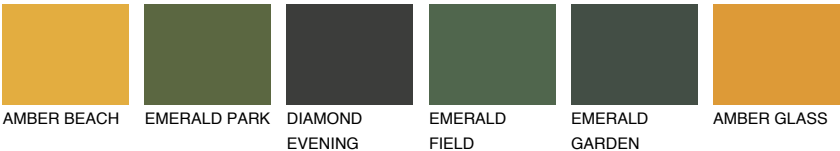

ARIZONA3 AR3

49% TSR 55%

Matching colours

COLOURS

INTENSE

For more information on plasters and paints, go to www.ceresit.it

*The presented colours refer to plasters and paints offered by Ceresit. Due to the use of digital techniques, the presented colours might not represent the original ones, thus they cannot be considered as a reliable colour presentation. We recommend checking the authentic colour samples.