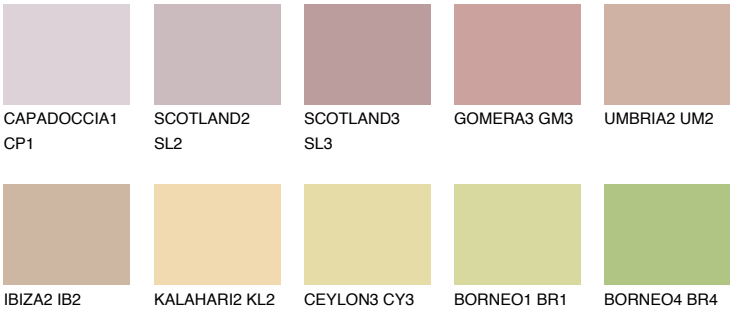

ARIZONA3 AR3

49% TSR 55%

Matching colours

COLOURS

INTENSE

For more information on plasters and paints, go to www.ceresit.it

*The presented colours refer to plasters and paints offered by Ceresit. Due to the use of digital techniques, the presented colours might not represent the original ones, thus they cannot be considered as a reliable colour presentation. We recommend checking the authentic colour samples.