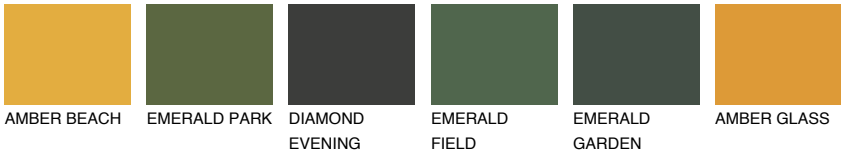

ARIZONA3 AR3

49% TSR 55%

Matching colours

COLOURS

INTENSE

For more information on plasters and paints, go to www.ceresit.it

*The presented colours refer to plasters and paints offered by Ceresit. Due to the use of digital techniques, the presented colours might not represent the original ones, thus they cannot be considered as a reliable colour presentation. We recommend checking the authentic colour samples.