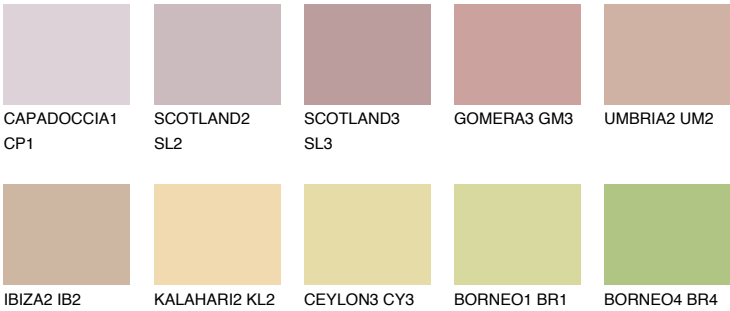

ARIZONA3 AR3

49% **TSR** 55%

Matching colours

COLOURS

INTENSE

For more information on plasters and paints, go to www.ceresit.it

*The presented colours refer to plasters and paints offered by Ceresit. Due to the use of digital techniques, the presented colours might not represent the original ones, thus they cannot be considered as a reliable colour presentation. We recommend checking the authentic colour samples.