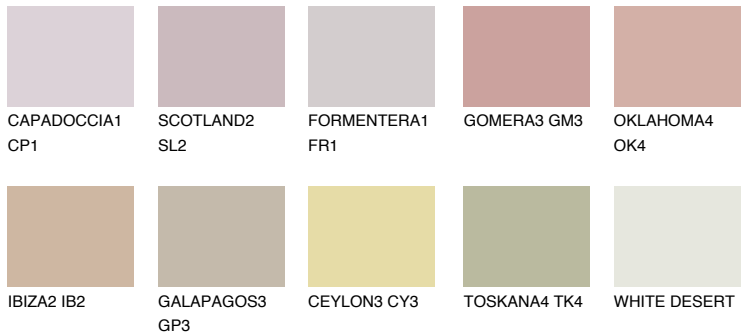

COLOUR DETAILS

ARIZONA4 AR4

44% TSR 47%

Matching colours

COLOURS

INTENSE

For more information on plasters and paints, go to www.ceresit.it

*The presented colours refer to plasters and paints offered by Ceresit. Due to the use of digital techniques, the presented colours might not represent the original ones, thus they cannot be considered as a reliable colour presentation. We recommend checking the authentic colour samples.