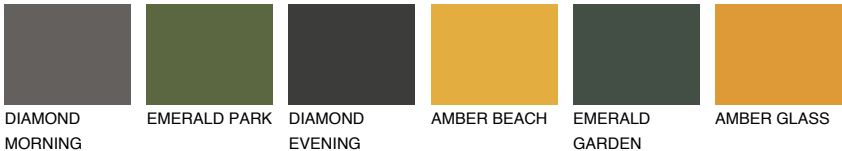

ARIZONA4 AR4

44% **TSR** 47%

Matching colours

COLOURS

INTENSE

For more information on plasters and paints, go to www.ceresit.it

*The presented colours refer to plasters and paints offered by Ceresit. Due to the use of digital techniques, the presented colours might not represent the original ones, thus they cannot be considered as a reliable colour presentation. We recommend checking the authentic colour samples.