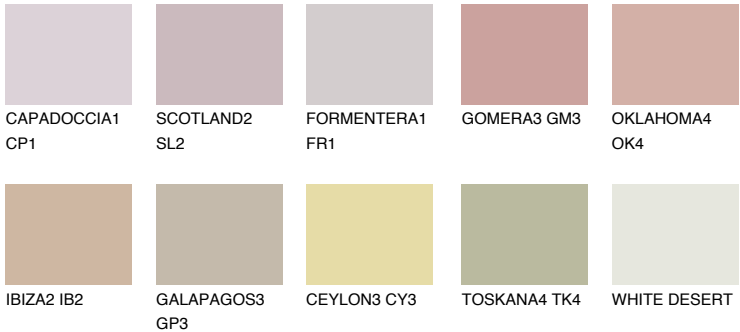

## ARIZONA4 AR4

44% **TSR** 47%

### Matching colours

#### COLOURS

#### INTENSE

For more information on plasters and paints, go to [www.ceresit.it](http://www.ceresit.it)

\*The presented colours refer to plasters and paints offered by Ceresit. Due to the use of digital techniques, the presented colours might not represent the original ones, thus they cannot be considered as a reliable colour presentation. We recommend checking the authentic colour samples.