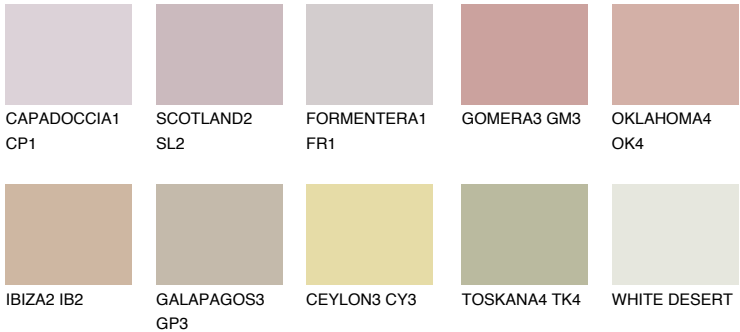

ARIZONA4 AR4

44% **TSR** 47%

Matching colours

COLOURS

INTENSE

For more information on plasters and paints, go to www.ceresit.it

*The presented colours refer to plasters and paints offered by Ceresit. Due to the use of digital techniques, the presented colours might not represent the original ones, thus they cannot be considered as a reliable colour presentation. We recommend checking the authentic colour samples.