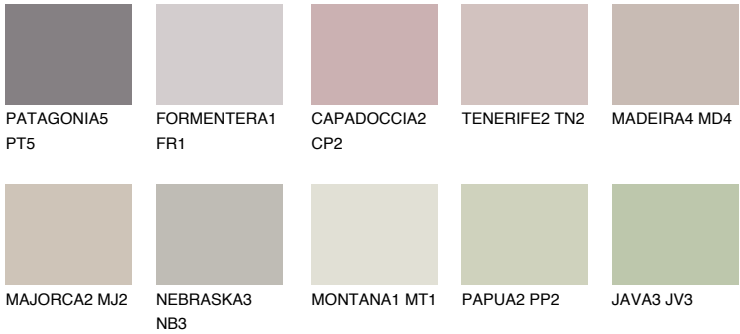

## ARIZONA5 AR5

56% **TSR** 54%

### Matching colours

#### COLOURS

#### INTENSE

For more information on plasters and paints, go to [www.ceresit.it](http://www.ceresit.it)

\*The presented colours refer to plasters and paints offered by Ceresit. Due to the use of digital techniques, the presented colours might not represent the original ones, thus they cannot be considered as a reliable colour presentation. We recommend checking the authentic colour samples.