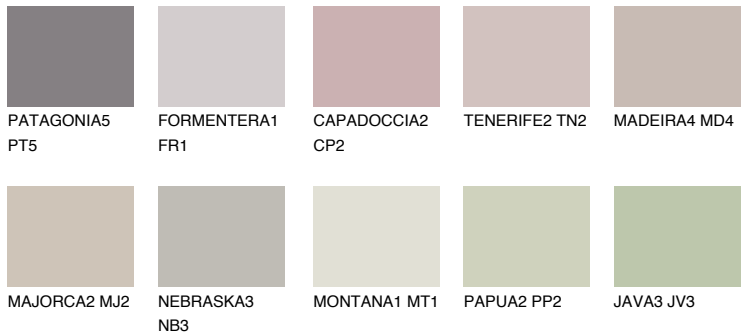

COLOUR DETAILS

ARIZONA5 AR5

56% TSR 54%

Matching colours

COLOURS

INTENSE

For more information on plasters and paints, go to www.ceresit.it

*The presented colours refer to plasters and paints offered by Ceresit. Due to the use of digital techniques, the presented colours might not represent the original ones, thus they cannot be considered as a reliable colour presentation. We recommend checking the authentic colour samples.