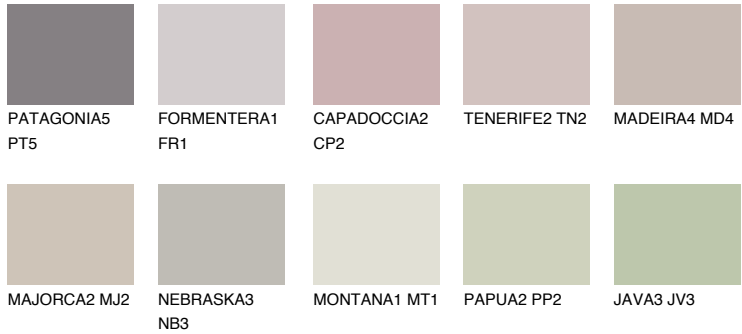

# COLOUR DETAILS

### Matching colours

#### COLOURS

#### INTENSE

For more information on plasters and paints, go to [www.ceresit.it](http://www.ceresit.it)

\*The presented colours refer to plasters and paints offered by Ceresit. Due to the use of digital techniques, the presented colours might not represent the original ones, thus they cannot be considered as a reliable colour presentation. We recommend checking the authentic colour samples.