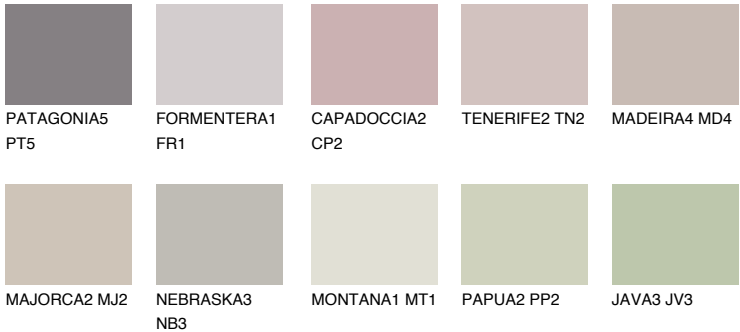

## ARIZONA5 AR5

56% **TSR** 54%

### Matching colours

#### COLOURS

#### INTENSE

For more information on plasters and paints, go to [www.ceresit.it](http://www.ceresit.it)

\*The presented colours refer to plasters and paints offered by Ceresit. Due to the use of digital techniques, the presented colours might not represent the original ones, thus they cannot be considered as a reliable colour presentation. We recommend checking the authentic colour samples.