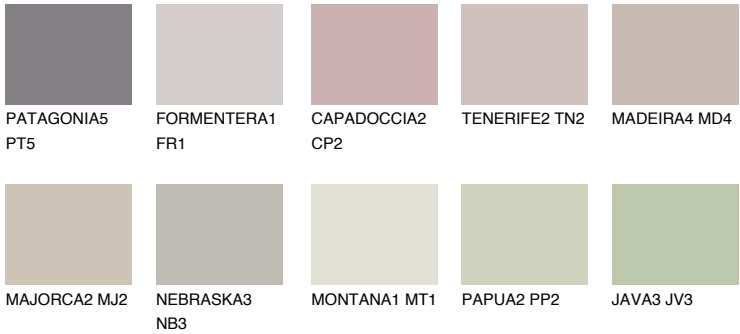

ARIZONA5 AR5

56% **TSR** 54%

Matching colours

COLOURS

INTENSE

For more information on plasters and paints, go to www.ceresit.it

*The presented colours refer to plasters and paints offered by Ceresit. Due to the use of digital techniques, the presented colours might not represent the original ones, thus they cannot be considered as a reliable colour presentation. We recommend checking the authentic colour samples.