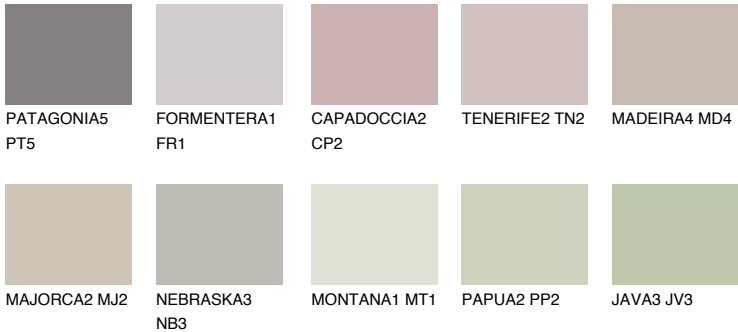

COLOUR DETAILS

ARIZONA5 AR5

56% TSR 54%

Matching colours

COLOURS

INTENSE

For more information on plasters and paints, go to www.ceresit.it

*The presented colours refer to plasters and paints offered by Ceresit. Due to the use of digital techniques, the presented colours might not represent the original ones, thus they cannot be considered as a reliable colour presentation. We recommend checking the authentic colour samples.