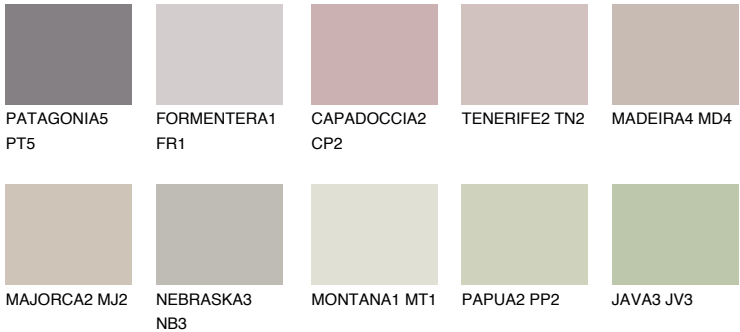

ARIZONA5 AR5

56% **TSR** 54%

Matching colours

COLOURS

INTENSE

For more information on plasters and paints, go to www.ceresit.it

*The presented colours refer to plasters and paints offered by Ceresit. Due to the use of digital techniques, the presented colours might not represent the original ones, thus they cannot be considered as a reliable colour presentation. We recommend checking the authentic colour samples.