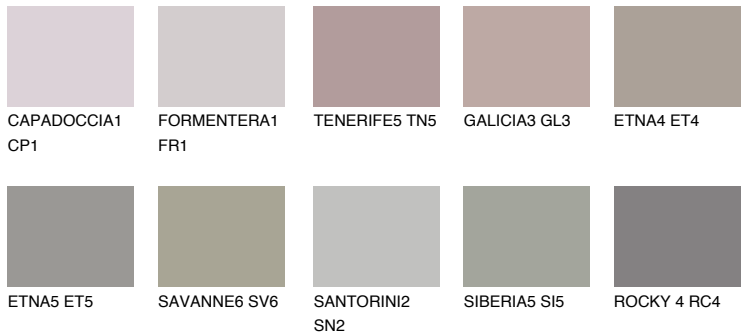

COLOUR DETAILS

ARIZONA6 AR6

☀ 35% **TSR** 33%

Matching colours

COLOURS

INTENSE

For more information on plasters and paints, go to www.ceresit.it

*The presented colours refer to plasters and paints offered by Ceresit. Due to the use of digital techniques, the presented colours might not represent the original ones, thus they cannot be considered as a reliable colour presentation. We recommend checking the authentic colour samples.