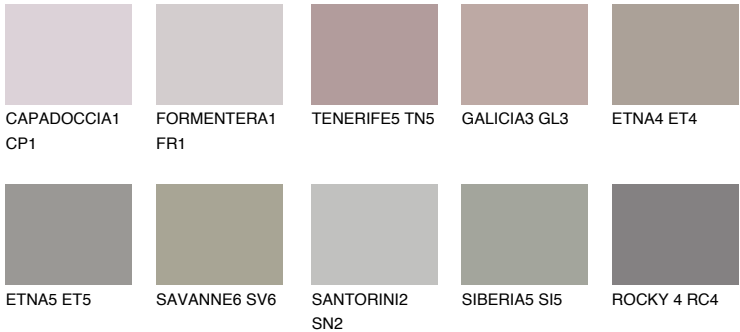

ARIZONA6 AR6

35% **TSR** 33%

Matching colours

COLOURS

INTENSE

For more information on plasters and paints, go to www.ceresit.it

*The presented colours refer to plasters and paints offered by Ceresit. Due to the use of digital techniques, the presented colours might not represent the original ones, thus they cannot be considered as a reliable colour presentation. We recommend checking the authentic colour samples.