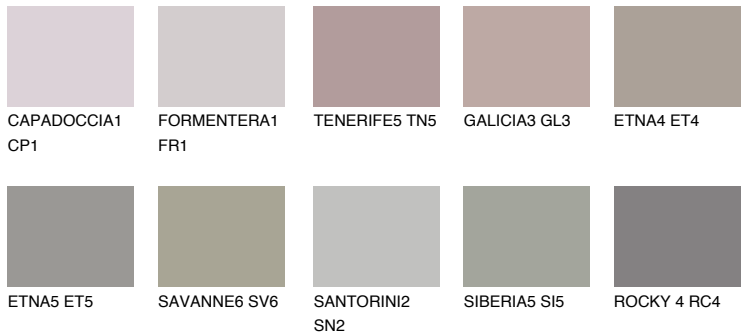

# COLOUR DETAILS

## ARIZONA6 AR6

35% TSR 33%

### Matching colours

#### COLOURS