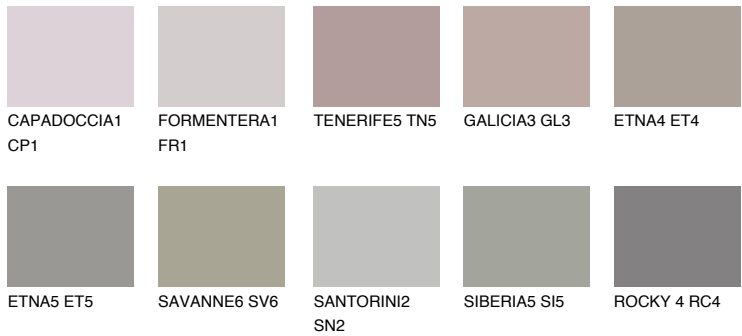

COLOUR DETAILS

ARIZONA6 AR6

35% TSR 33%

Matching colours

COLOURS

INTENSE

For more information on plasters and paints, go to www.ceresit.it

*The presented colours refer to plasters and paints offered by Ceresit. Due to the use of digital techniques, the presented colours might not represent the original ones, thus they cannot be considered as a reliable colour presentation. We recommend checking the authentic colour samples.