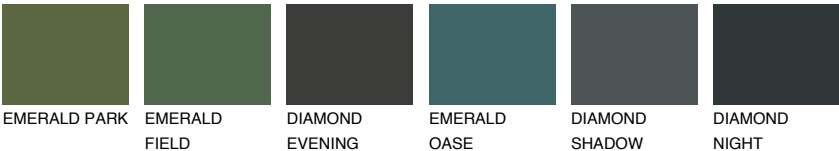

FUJI1 FJ1

77% **TSR** 69%

Matching colours

COLOURS

INTENSE

For more information on plasters and paints, go to www.ceresit.it

*The presented colours refer to plasters and paints offered by Ceresit. Due to the use of digital techniques, the presented colours might not represent the original ones, thus they cannot be considered as a reliable colour presentation. We recommend checking the authentic colour samples.