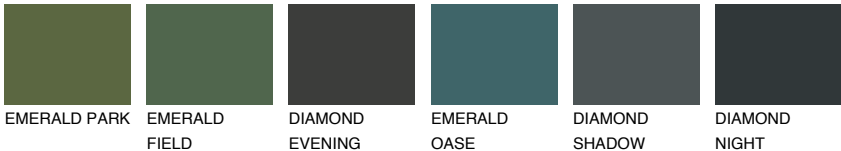

FUJI1 FJ1

77% **TSR** 69%

Matching colours

COLOURS

INTENSE

For more information on plasters and paints, go to www.ceresit.it

*The presented colours refer to plasters and paints offered by Ceresit. Due to the use of digital techniques, the presented colours might not represent the original ones, thus they cannot be considered as a reliable colour presentation. We recommend checking the authentic colour samples.