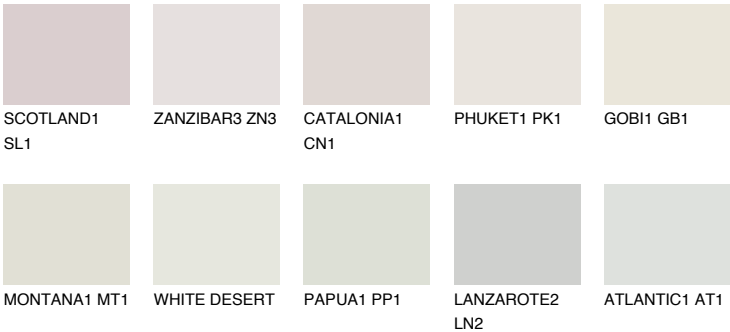

FUJI1 FJ1

77% **TSR** 69%

Matching colours

COLOURS

INTENSE

For more information on plasters and paints, go to www.ceresit.it

*The presented colours refer to plasters and paints offered by Ceresit. Due to the use of digital techniques, the presented colours might not represent the original ones, thus they cannot be considered as a reliable colour presentation. We recommend checking the authentic colour samples.