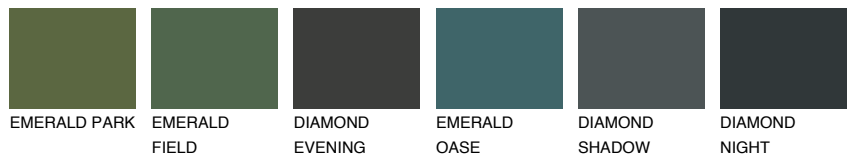

COLOUR DETAILS

FUJI1 FJ1

77% TSR 69%

Matching colours

COLOURS

INTENSE

For more information on plasters and paints, go to www.ceresit.it

*The presented colours refer to plasters and paints offered by Ceresit. Due to the use of digital techniques, the presented colours might not represent the original ones, thus they cannot be considered as a reliable colour presentation. We recommend checking the authentic colour samples.