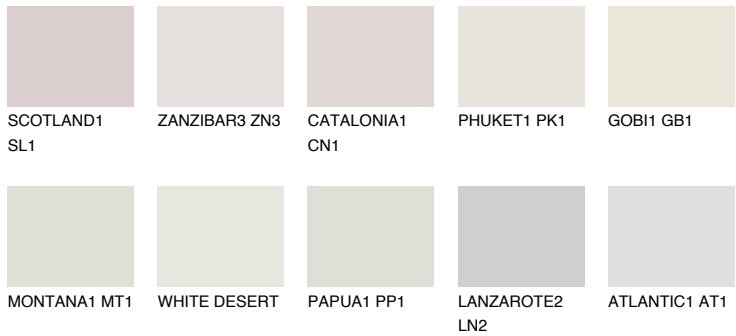

COLOUR DETAILS

FUJI1 FJ1

77% TSR 69%

Matching colours

COLOURS

INTENSE

For more information on plasters and paints, go to www.ceresit.it

*The presented colours refer to plasters and paints offered by Ceresit. Due to the use of digital techniques, the presented colours might not represent the original ones, thus they cannot be considered as a reliable colour presentation. We recommend checking the authentic colour samples.