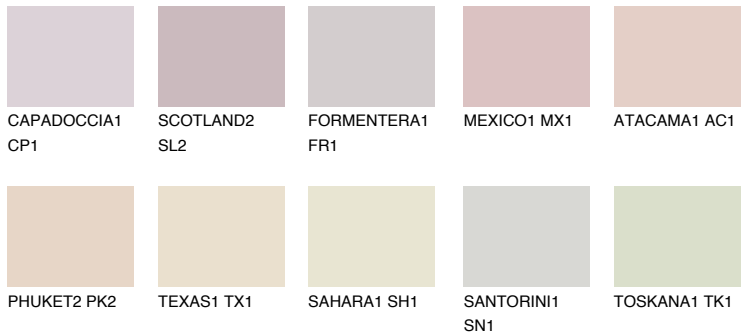

COLOUR DETAILS

FUJI2 FJ2

70% TSR 70%

Matching colours

COLOURS

INTENSE

For more information on plasters and paints, go to www.ceresit.it

*The presented colours refer to plasters and paints offered by Ceresit. Due to the use of digital techniques, the presented colours might not represent the original ones, thus they cannot be considered as a reliable colour presentation. We recommend checking the authentic colour samples.