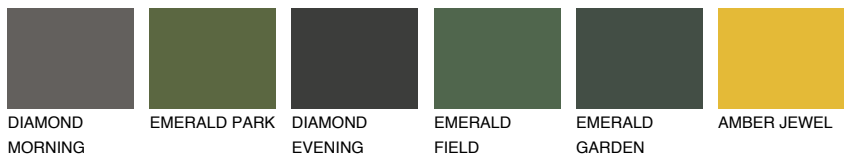

COLOUR DETAILS

FUJI2 FJ2

70% TSR 70%

Matching colours

COLOURS

INTENSE

For more information on plasters and paints, go to www.ceresit.it

*The presented colours refer to plasters and paints offered by Ceresit. Due to the use of digital techniques, the presented colours might not represent the original ones, thus they cannot be considered as a reliable colour presentation. We recommend checking the authentic colour samples.