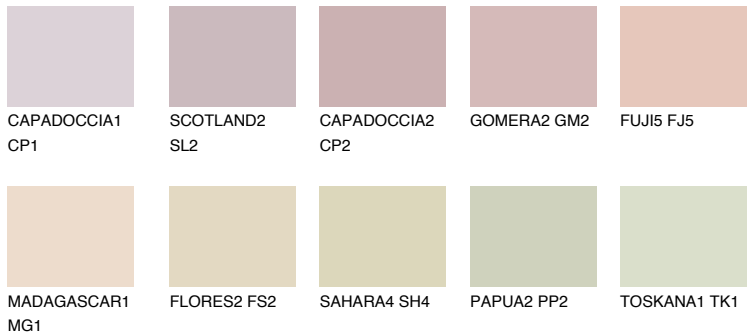

COLOUR DETAILS

FUJI3 FJ3

65% TSR 67%

Matching colours

COLOURS

INTENSE

For more information on plasters and paints, go to www.ceresit.it

*The presented colours refer to plasters and paints offered by Ceresit. Due to the use of digital techniques, the presented colours might not represent the original ones, thus they cannot be considered as a reliable colour presentation. We recommend checking the authentic colour samples.