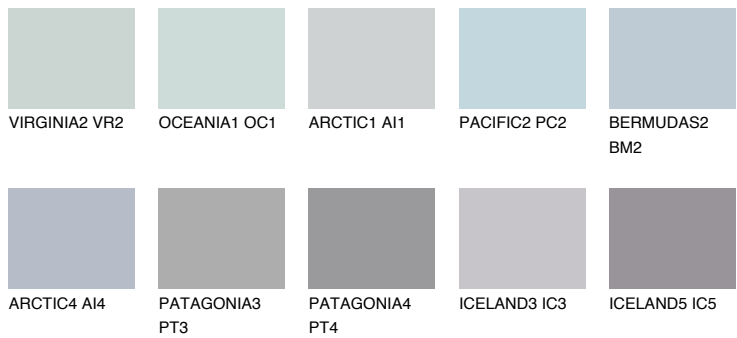

COLOUR DETAILS

HAWAII1 HW1

65% **TSR** 67%

Matching colours

COLOURS

INTENSE

For more information on plasters and paints, go to www.ceresit.it

*The presented colours refer to plasters and paints offered by Ceresit. Due to the use of digital techniques, the presented colours might not represent the original ones, thus they cannot be considered as a reliable colour presentation. We recommend checking the authentic colour samples.