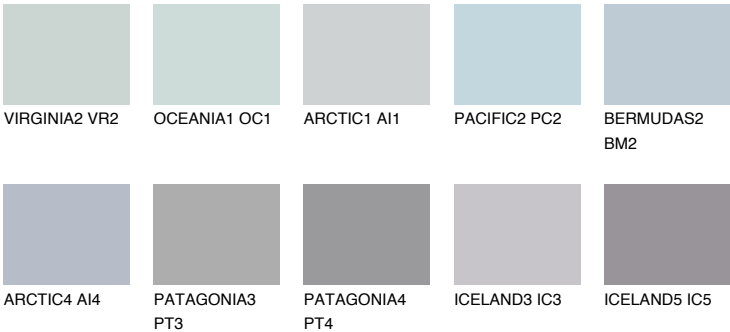

## HAWAII1 HW1

65% **TSR** 67%

### Matching colours

#### COLOURS

#### INTENSE

For more information on plasters and paints, go to [www.ceresit.it](http://www.ceresit.it)

\*The presented colours refer to plasters and paints offered by Ceresit. Due to the use of digital techniques, the presented colours might not represent the original ones, thus they cannot be considered as a reliable colour presentation. We recommend checking the authentic colour samples.