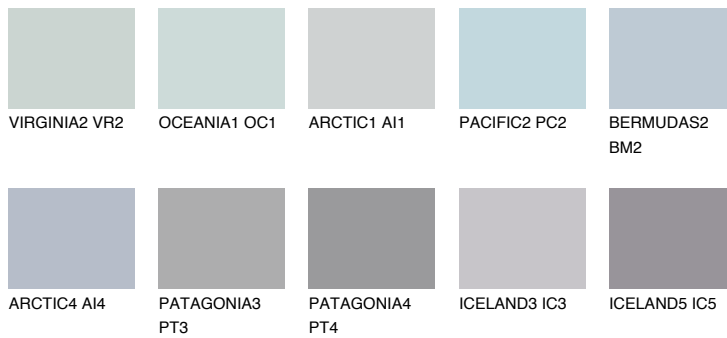

HAWAII1 HW1

65% **TSR** 67%

Matching colours

COLOURS

INTENSE

For more information on plasters and paints, go to www.ceresit.it

*The presented colours refer to plasters and paints offered by Ceresit. Due to the use of digital techniques, the presented colours might not represent the original ones, thus they cannot be considered as a reliable colour presentation. We recommend checking the authentic colour samples.