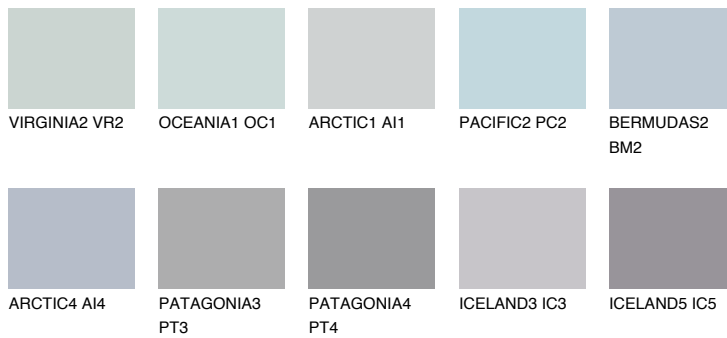

COLOUR DETAILS

HAWAII1 HW1

65% **TSR** 67%

Matching colours

COLOURS

INTENSE

For more information on plasters and paints, go to www.ceresit.it

*The presented colours refer to plasters and paints offered by Ceresit. Due to the use of digital techniques, the presented colours might not represent the original ones, thus they cannot be considered as a reliable colour presentation. We recommend checking the authentic colour samples.