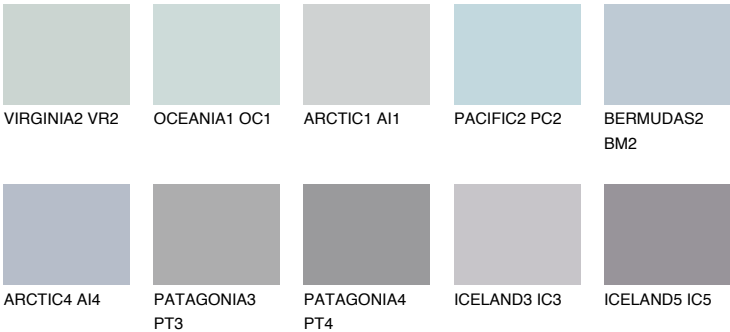

HAWAII1 HW1

65% **TSR** 67%

Matching colours

COLOURS

INTENSE

For more information on plasters and paints, go to www.ceresit.it

*The presented colours refer to plasters and paints offered by Ceresit. Due to the use of digital techniques, the presented colours might not represent the original ones, thus they cannot be considered as a reliable colour presentation. We recommend checking the authentic colour samples.