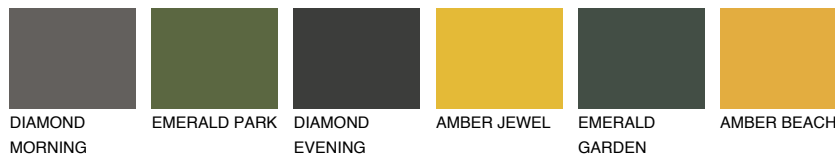

COLOUR DETAILS

FUJI4 FJ4

66% TSR 68%

Matching colours

COLOURS

INTENSE

For more information on plasters and paints, go to www.ceresit.it

*The presented colours refer to plasters and paints offered by Ceresit. Due to the use of digital techniques, the presented colours might not represent the original ones, thus they cannot be considered as a reliable colour presentation. We recommend checking the authentic colour samples.