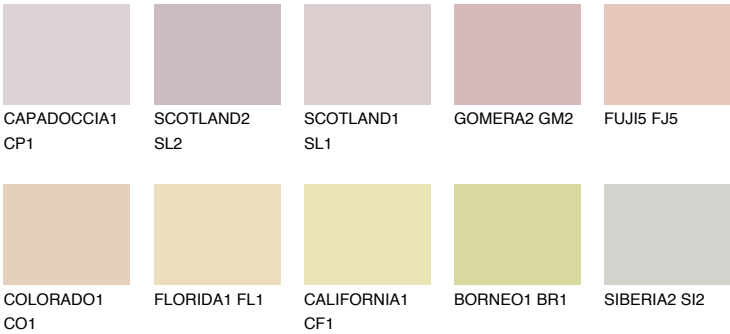

FUJI4 FJ4

66% TSR 68%

Matching colours

COLOURS

INTENSE

For more information on plasters and paints, go to www.ceresit.it

*The presented colours refer to plasters and paints offered by Ceresit. Due to the use of digital techniques, the presented colours might not represent the original ones, thus they cannot be considered as a reliable colour presentation. We recommend checking the authentic colour samples.