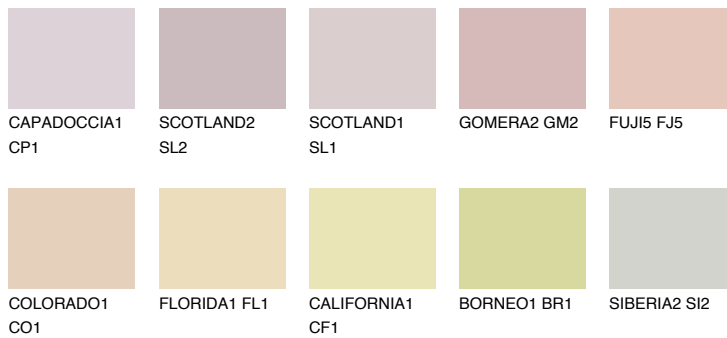

COLOUR DETAILS

FUJI4 FJ4

66% TSR 68%

Matching colours

COLOURS

INTENSE

For more information on plasters and paints, go to www.ceresit.it

*The presented colours refer to plasters and paints offered by Ceresit. Due to the use of digital techniques, the presented colours might not represent the original ones, thus they cannot be considered as a reliable colour presentation. We recommend checking the authentic colour samples.