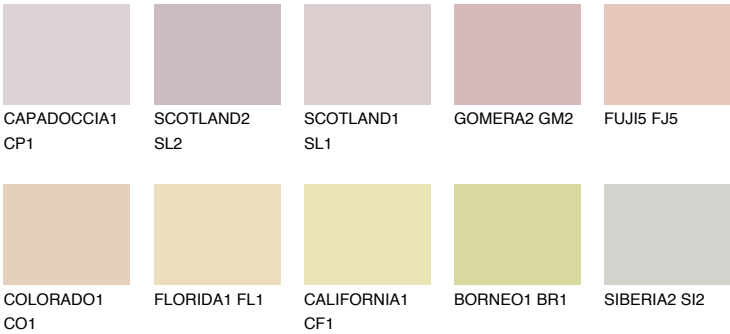

FUJI4 FJ4

66% **TSR** 68%

Matching colours

COLOURS

INTENSE

For more information on plasters and paints, go to www.ceresit.it

*The presented colours refer to plasters and paints offered by Ceresit. Due to the use of digital techniques, the presented colours might not represent the original ones, thus they cannot be considered as a reliable colour presentation. We recommend checking the authentic colour samples.