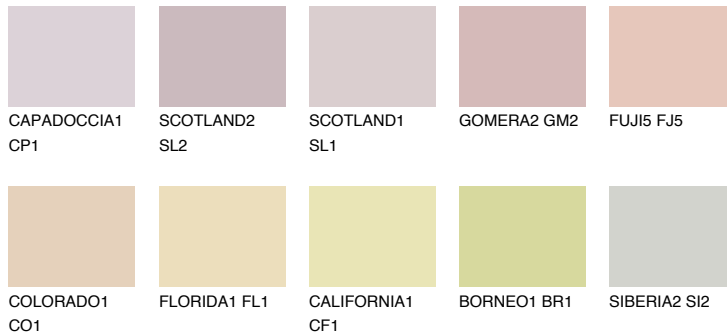

COLOUR DETAILS

FUJI4 FJ4

66% TSR 68%

Matching colours

COLOURS

INTENSE

For more information on plasters and paints, go to www.ceresit.it

*The presented colours refer to plasters and paints offered by Ceresit. Due to the use of digital techniques, the presented colours might not represent the original ones, thus they cannot be considered as a reliable colour presentation. We recommend checking the authentic colour samples.