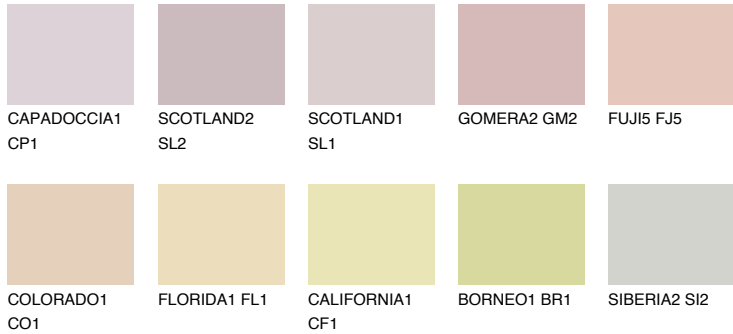

COLOUR DETAILS

FUJI4 FJ4

66% TSR 68%

Matching colours

COLOURS

INTENSE

For more information on plasters and paints, go to www.ceresit.it

*The presented colours refer to plasters and paints offered by Ceresit. Due to the use of digital techniques, the presented colours might not represent the original ones, thus they cannot be considered as a reliable colour presentation. We recommend checking the authentic colour samples.