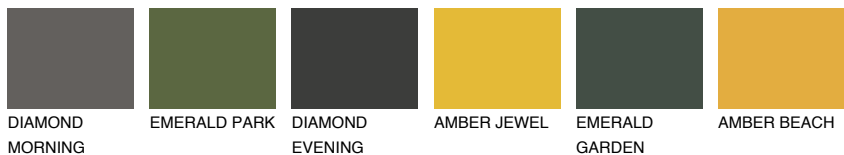

COLOUR DETAILS

FUJI4 FJ4

66% TSR 68%

Matching colours

COLOURS

INTENSE

For more information on plasters and paints, go to www.ceresit.it

*The presented colours refer to plasters and paints offered by Ceresit. Due to the use of digital techniques, the presented colours might not represent the original ones, thus they cannot be considered as a reliable colour presentation. We recommend checking the authentic colour samples.