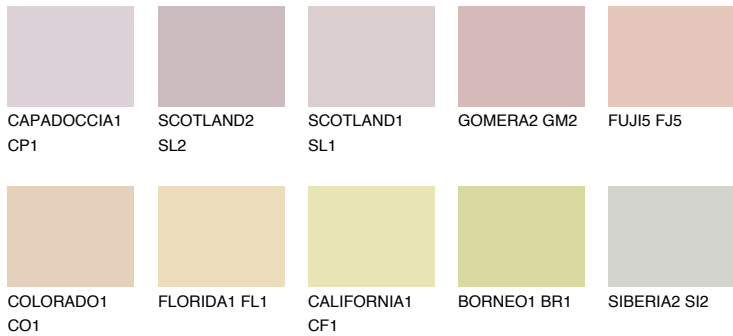

COLOUR DETAILS

FUJI4 FJ4

66% TSR 68%

Matching colours

COLOURS

INTENSE

For more information on plasters and paints, go to www.ceresit.it

*The presented colours refer to plasters and paints offered by Ceresit. Due to the use of digital techniques, the presented colours might not represent the original ones, thus they cannot be considered as a reliable colour presentation. We recommend checking the authentic colour samples.