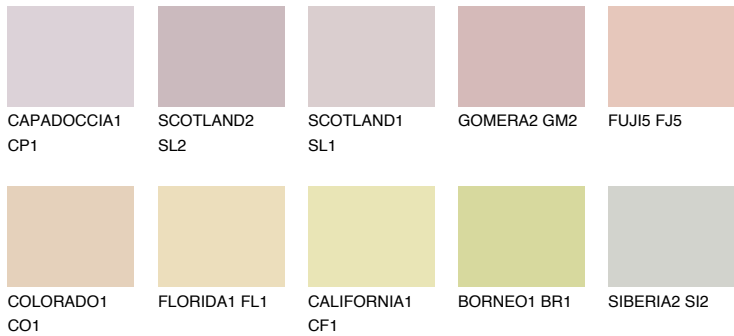

# COLOUR DETAILS

## Matching colours

### COLOURS

### INTENSE

For more information on plasters and paints, go to [www.ceresit.it](http://www.ceresit.it)

\*The presented colours refer to plasters and paints offered by Ceresit. Due to the use of digital techniques, the presented colours might not represent the original ones, thus they cannot be considered as a reliable colour presentation. We recommend checking the authentic colour samples.