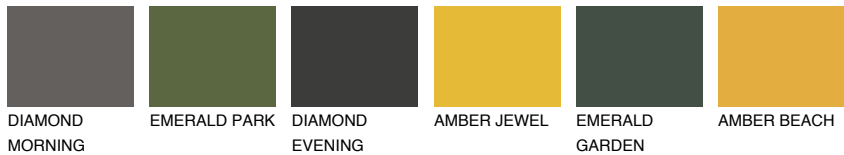

COLOUR DETAILS

FUJI4 FJ4

66% TSR 68%

Matching colours

COLOURS

INTENSE

For more information on plasters and paints, go to www.ceresit.it

*The presented colours refer to plasters and paints offered by Ceresit. Due to the use of digital techniques, the presented colours might not represent the original ones, thus they cannot be considered as a reliable colour presentation. We recommend checking the authentic colour samples.