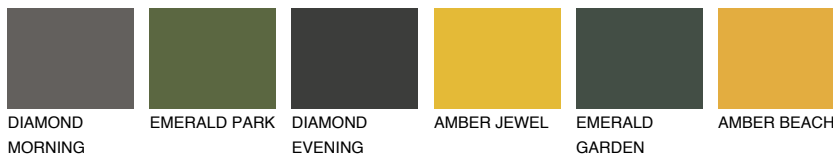

COLOUR DETAILS

FUJI4 FJ4

66% TSR 68%

Matching colours

COLOURS

INTENSE

For more information on plasters and paints, go to www.ceresit.it

*The presented colours refer to plasters and paints offered by Ceresit. Due to the use of digital techniques, the presented colours might not represent the original ones, thus they cannot be considered as a reliable colour presentation. We recommend checking the authentic colour samples.