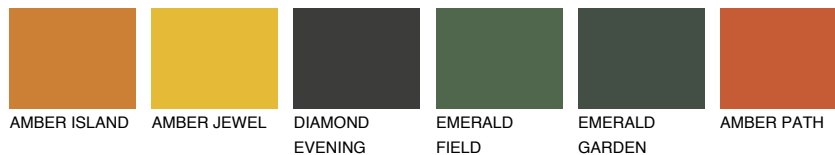

FUJI5 FJ5

61% **TSR** 65%

Matching colours

COLOURS

INTENSE

For more information on plasters and paints, go to www.ceresit.it

*The presented colours refer to plasters and paints offered by Ceresit. Due to the use of digital techniques, the presented colours might not represent the original ones, thus they cannot be considered as a reliable colour presentation. We recommend checking the authentic colour samples.