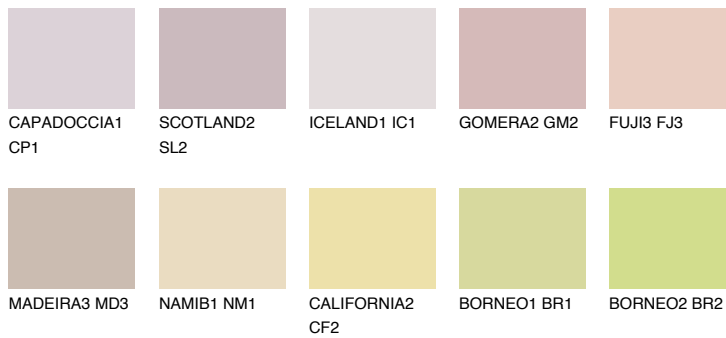

FUJI5 FJ5

61% **TSR** 65%

Matching colours

COLOURS

INTENSE

For more information on plasters and paints, go to www.ceresit.it

*The presented colours refer to plasters and paints offered by Ceresit. Due to the use of digital techniques, the presented colours might not represent the original ones, thus they cannot be considered as a reliable colour presentation. We recommend checking the authentic colour samples.