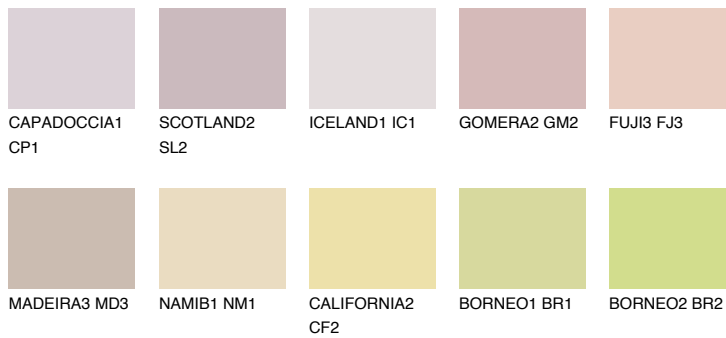

FUJI5 FJ5

61% **TSR** 65%

Matching colours

COLOURS

INTENSE

For more information on plasters and paints, go to
www.ceresit.it

*The presented colours refer to plasters and paints offered by Ceresit. Due to the use of digital techniques, the presented colours might not represent the original ones, thus they cannot be considered as a reliable colour presentation. We recommend checking the authentic colour samples.