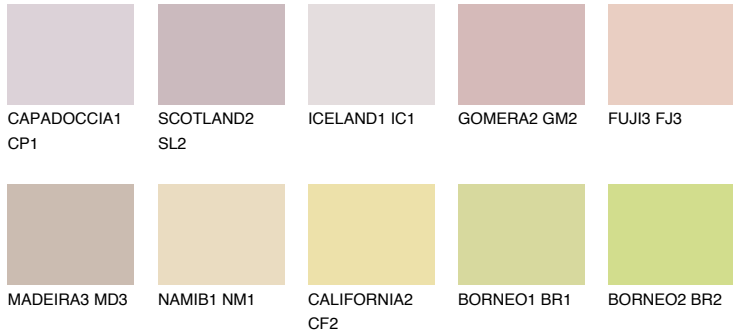

COLOUR DETAILS

FUJI5 FJ5

61% TSR 65%

Matching colours

COLOURS

INTENSE

For more information on plasters and paints, go to www.ceresit.it

*The presented colours refer to plasters and paints offered by Ceresit. Due to the use of digital techniques, the presented colours might not represent the original ones, thus they cannot be considered as a reliable colour presentation. We recommend checking the authentic colour samples.