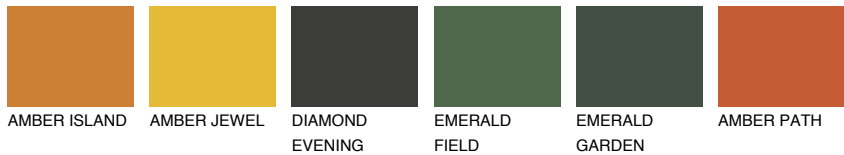

COLOUR DETAILS

FUJI5 FJ5

61% TSR 65%

Matching colours

COLOURS

INTENSE

For more information on plasters and paints, go to www.ceresit.it

*The presented colours refer to plasters and paints offered by Ceresit. Due to the use of digital techniques, the presented colours might not represent the original ones, thus they cannot be considered as a reliable colour presentation. We recommend checking the authentic colour samples.