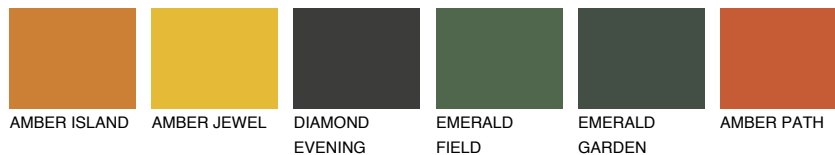

FUJI5 FJ5

61% **TSR** 65%

Matching colours

COLOURS

INTENSE

For more information on plasters and paints, go to
www.ceresit.it

*The presented colours refer to plasters and paints offered by Ceresit. Due to the use of digital techniques, the presented colours might not represent the original ones, thus they cannot be considered as a reliable colour presentation. We recommend checking the authentic colour samples.