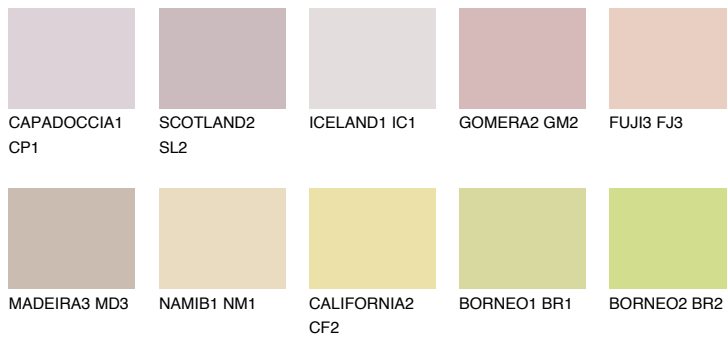

COLOUR DETAILS

FUJI5 FJ5

61% TSR 65%

Matching colours

COLOURS

INTENSE

For more information on plasters and paints, go to www.ceresit.it

*The presented colours refer to plasters and paints offered by Ceresit. Due to the use of digital techniques, the presented colours might not represent the original ones, thus they cannot be considered as a reliable colour presentation. We recommend checking the authentic colour samples.