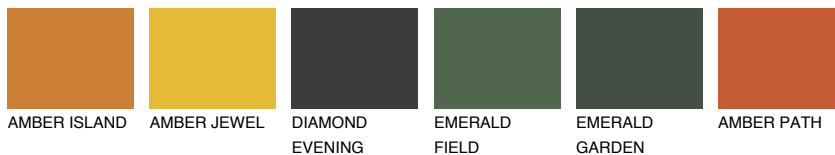

COLOUR DETAILS

FUJI5 FJ5

61% TSR 65%

Matching colours

COLOURS

INTENSE

For more information on plasters and paints, go to www.ceresit.it

*The presented colours refer to plasters and paints offered by Ceresit. Due to the use of digital techniques, the presented colours might not represent the original ones, thus they cannot be considered as a reliable colour presentation. We recommend checking the authentic colour samples.