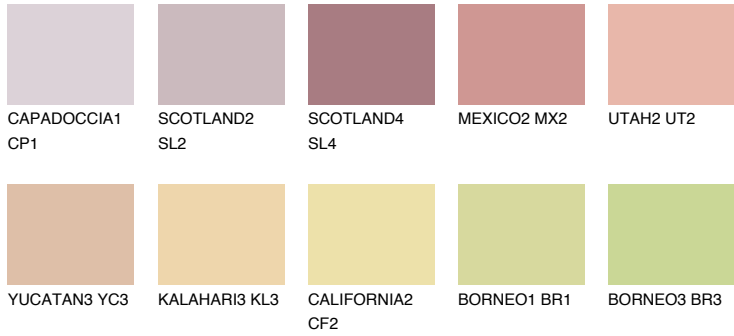

COLOUR DETAILS

FUJI6 FJ6

53% **TSR** 63%

Matching colours

COLOURS

INTENSE

For more information on plasters and paints, go to www.ceresit.it

*The presented colours refer to plasters and paints offered by Ceresit. Due to the use of digital techniques, the presented colours might not represent the original ones, thus they cannot be considered as a reliable colour presentation. We recommend checking the authentic colour samples.