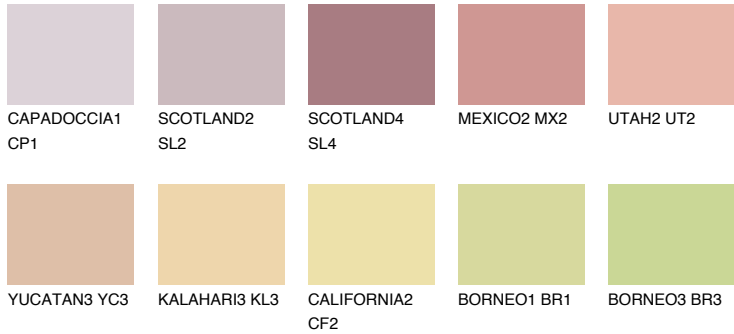

COLOUR DETAILS

FUJI6 FJ6

53% **TSR** 63%

Matching colours

COLOURS

INTENSE

For more information on plasters and paints, go to www.ceresit.it

*The presented colours refer to plasters and paints offered by Ceresit. Due to the use of digital techniques, the presented colours might not represent the original ones, thus they cannot be considered as a reliable colour presentation. We recommend checking the authentic colour samples.