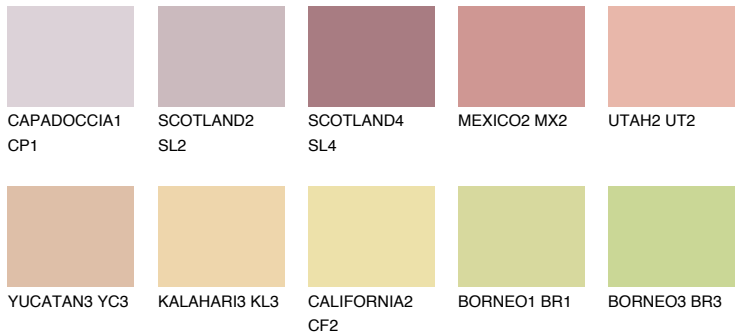

COLOUR DETAILS

FUJI6 FJ6

53% **TSR** 63%

Matching colours

COLOURS

INTENSE

For more information on plasters and paints, go to www.ceresit.it

*The presented colours refer to plasters and paints offered by Ceresit. Due to the use of digital techniques, the presented colours might not represent the original ones, thus they cannot be considered as a reliable colour presentation. We recommend checking the authentic colour samples.