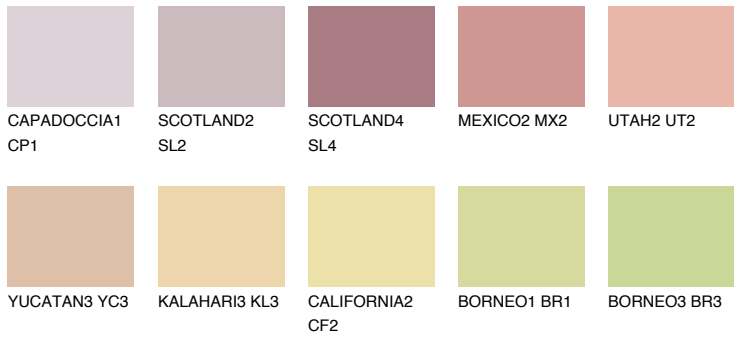

COLOUR DETAILS

FUJI6 FJ6

53% **TSR** 63%

Matching colours

COLOURS

INTENSE

For more information on plasters and paints, go to www.ceresit.it

*The presented colours refer to plasters and paints offered by Ceresit. Due to the use of digital techniques, the presented colours might not represent the original ones, thus they cannot be considered as a reliable colour presentation. We recommend checking the authentic colour samples.