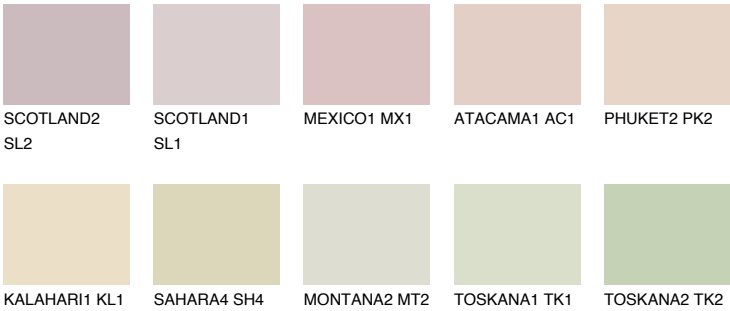

NEVADA1 NV1

72% TSR 69%

Matching colours

COLOURS

INTENSE

For more information on plasters and paints, go to www.ceresit.it

*The presented colours refer to plasters and paints offered by Ceresit. Due to the use of digital techniques, the presented colours might not represent the original ones, thus they cannot be considered as a reliable colour presentation. We recommend checking the authentic colour samples.