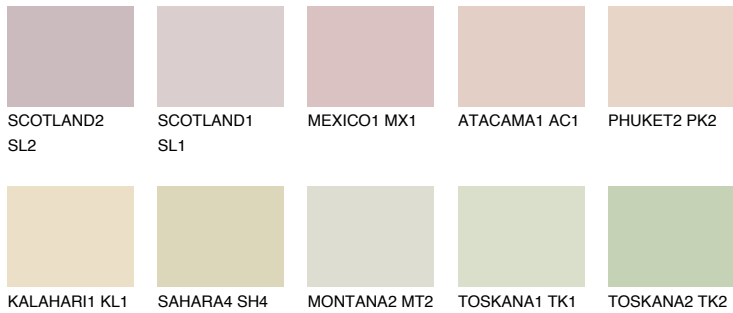

COLOUR DETAILS

NEVADA1 NV1

72% TSR 69%

Matching colours

COLOURS

INTENSE

For more information on plasters and paints, go to www.ceresit.it

*The presented colours refer to plasters and paints offered by Ceresit. Due to the use of digital techniques, the presented colours might not represent the original ones, thus they cannot be considered as a reliable colour presentation. We recommend checking the authentic colour samples.