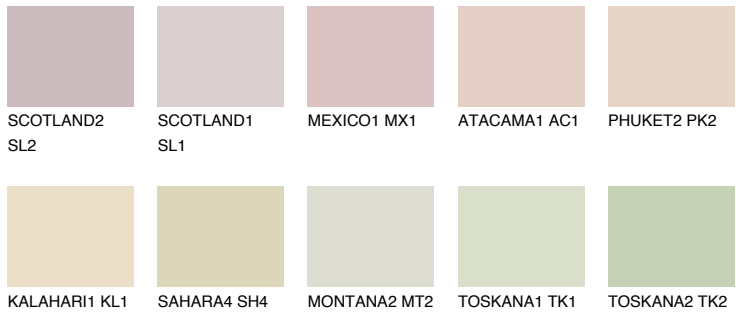

COLOUR DETAILS

NEVADA1 NV1

72% TSR 69%

Matching colours

COLOURS

INTENSE

For more information on plasters and paints, go to www.ceresit.it

*The presented colours refer to plasters and paints offered by Ceresit. Due to the use of digital techniques, the presented colours might not represent the original ones, thus they cannot be considered as a reliable colour presentation. We recommend checking the authentic colour samples.