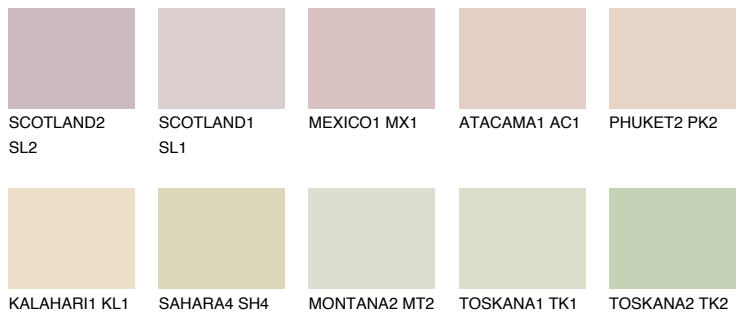

COLOUR DETAILS

NEVADA1 NV1

72% TSR 69%

Matching colours

COLOURS

INTENSE

For more information on plasters and paints, go to www.ceresit.it

*The presented colours refer to plasters and paints offered by Ceresit. Due to the use of digital techniques, the presented colours might not represent the original ones, thus they cannot be considered as a reliable colour presentation. We recommend checking the authentic colour samples.