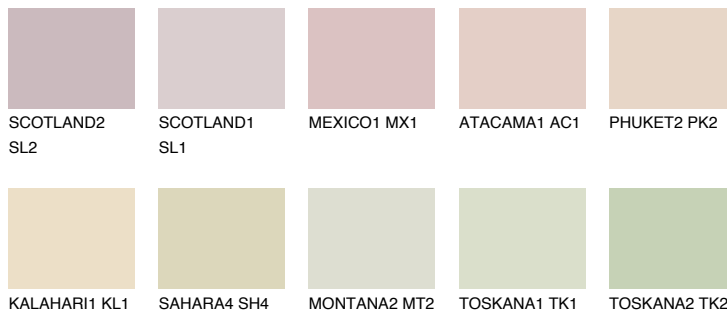

# COLOUR DETAILS

**NEVADA1 NV1**

72% **TSR** 69%

## Matching colours

### COLOURS

### INTENSE

For more information on plasters and paints, go to [www.ceresit.it](http://www.ceresit.it)

\*The presented colours refer to plasters and paints offered by Ceresit. Due to the use of digital techniques, the presented colours might not represent the original ones, thus they cannot be considered as a reliable colour presentation. We recommend checking the authentic colour samples.