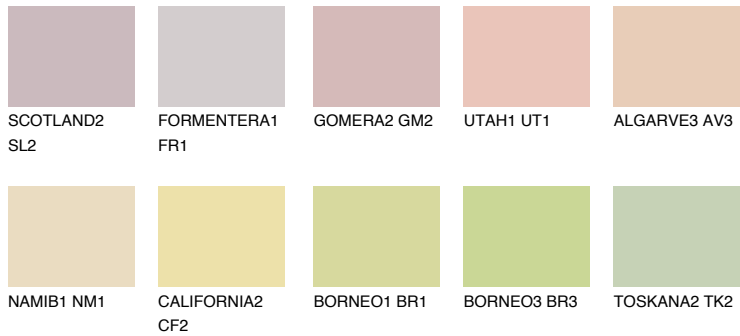

COLOUR DETAILS

NEVADA2 NV2

66% TSR 66%

Matching colours

COLOURS

INTENSE

For more information on plasters and paints, go to www.ceresit.it

*The presented colours refer to plasters and paints offered by Ceresit. Due to the use of digital techniques, the presented colours might not represent the original ones, thus they cannot be considered as a reliable colour presentation. We recommend checking the authentic colour samples.