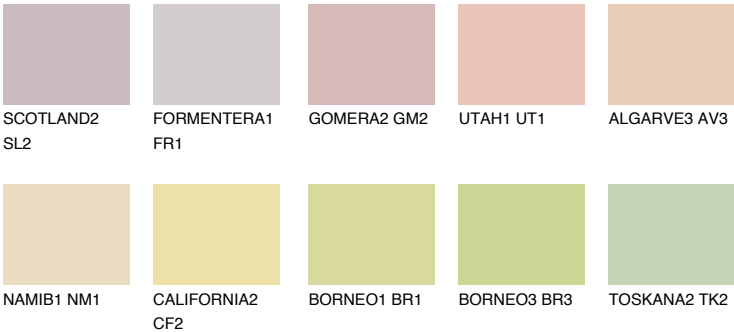

NEVADA2 NV2

66% TSR 66%

Matching colours

COLOURS

INTENSE

For more information on plasters and paints, go to www.ceresit.it

*The presented colours refer to plasters and paints offered by Ceresit. Due to the use of digital techniques, the presented colours might not represent the original ones, thus they cannot be considered as a reliable colour presentation. We recommend checking the authentic colour samples.