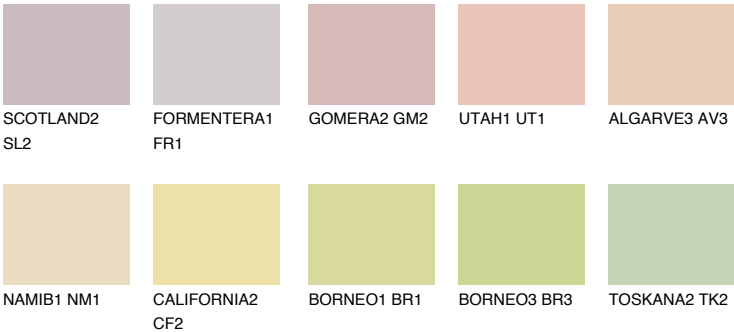

NEVADA2 NV2

66% **TSR** 66%

Matching colours

COLOURS

INTENSE

For more information on plasters and paints, go to www.ceresit.it

*The presented colours refer to plasters and paints offered by Ceresit. Due to the use of digital techniques, the presented colours might not represent the original ones, thus they cannot be considered as a reliable colour presentation. We recommend checking the authentic colour samples.