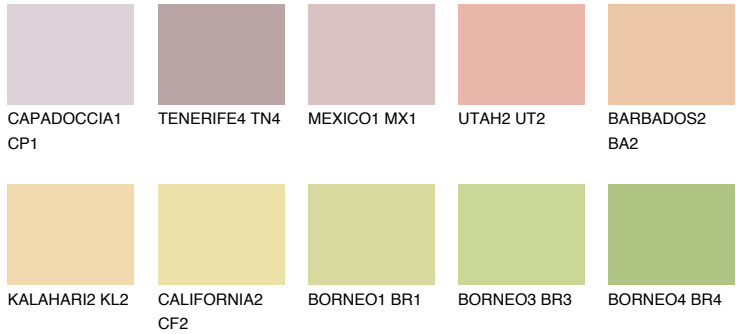

COLOUR DETAILS

NEVADA3 NV3

63% TSR 66%

Matching colours

COLOURS

INTENSE

For more information on plasters and paints, go to www.ceresit.it

*The presented colours refer to plasters and paints offered by Ceresit. Due to the use of digital techniques, the presented colours might not represent the original ones, thus they cannot be considered as a reliable colour presentation. We recommend checking the authentic colour samples.