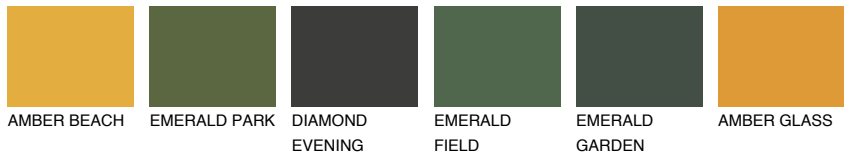

COLOUR DETAILS

NEVADA3 NV3

63% TSR 66%

Matching colours

COLOURS

INTENSE

For more information on plasters and paints, go to www.ceresit.it

*The presented colours refer to plasters and paints offered by Ceresit. Due to the use of digital techniques, the presented colours might not represent the original ones, thus they cannot be considered as a reliable colour presentation. We recommend checking the authentic colour samples.