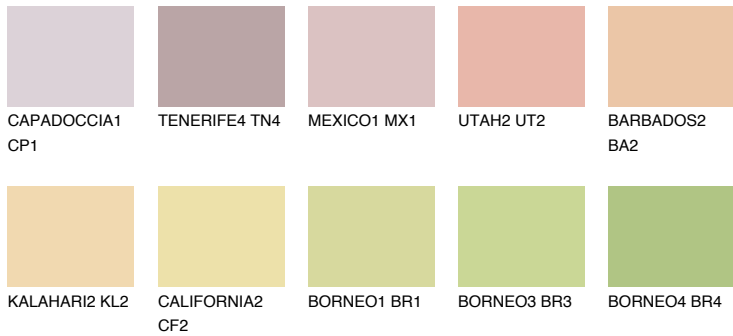

COLOUR DETAILS

NEVADA3 NV3

63% TSR 66%

Matching colours

COLOURS

INTENSE

For more information on plasters and paints, go to www.ceresit.it

*The presented colours refer to plasters and paints offered by Ceresit. Due to the use of digital techniques, the presented colours might not represent the original ones, thus they cannot be considered as a reliable colour presentation. We recommend checking the authentic colour samples.