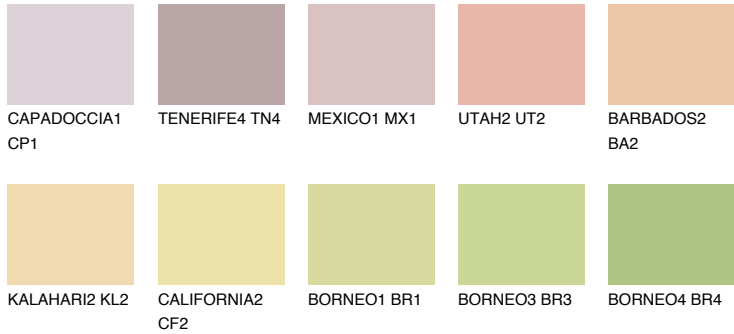

COLOUR DETAILS

NEVADA3 NV3

63% TSR 66%

Matching colours

COLOURS

INTENSE

For more information on plasters and paints, go to www.ceresit.it

*The presented colours refer to plasters and paints offered by Ceresit. Due to the use of digital techniques, the presented colours might not represent the original ones, thus they cannot be considered as a reliable colour presentation. We recommend checking the authentic colour samples.