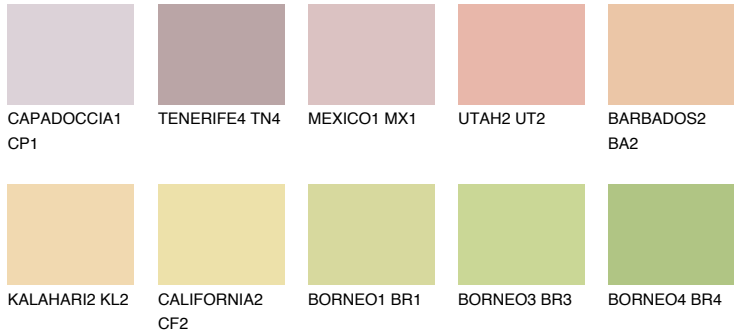

COLOUR DETAILS

NEVADA3 NV3

63% **TSR** 66%

Matching colours

COLOURS

INTENSE

For more information on plasters and paints, go to www.ceresit.it

*The presented colours refer to plasters and paints offered by Ceresit. Due to the use of digital techniques, the presented colours might not represent the original ones, thus they cannot be considered as a reliable colour presentation. We recommend checking the authentic colour samples.