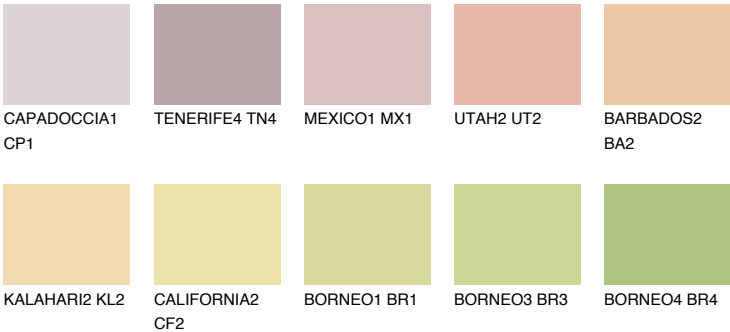

COLOUR DETAILS

NEVADA3 NV3

63% TSR 66%

Matching colours

COLOURS

INTENSE

For more information on plasters and paints, go to www.ceresit.it

*The presented colours refer to plasters and paints offered by Ceresit. Due to the use of digital techniques, the presented colours might not represent the original ones, thus they cannot be considered as a reliable colour presentation. We recommend checking the authentic colour samples.