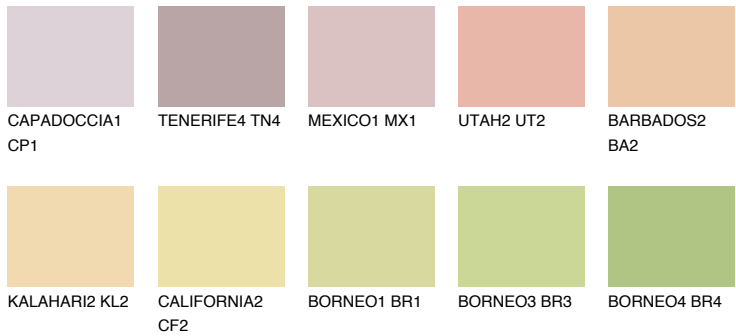

COLOUR DETAILS

NEVADA3 NV3

63% TSR 66%

Matching colours

COLOURS

INTENSE

For more information on plasters and paints, go to www.ceresit.it

*The presented colours refer to plasters and paints offered by Ceresit. Due to the use of digital techniques, the presented colours might not represent the original ones, thus they cannot be considered as a reliable colour presentation. We recommend checking the authentic colour samples.