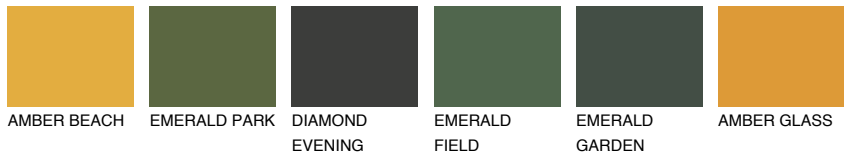

COLOUR DETAILS

NEVADA3 NV3

63% TSR 66%

Matching colours

COLOURS

INTENSE

For more information on plasters and paints, go to www.ceresit.it

*The presented colours refer to plasters and paints offered by Ceresit. Due to the use of digital techniques, the presented colours might not represent the original ones, thus they cannot be considered as a reliable colour presentation. We recommend checking the authentic colour samples.