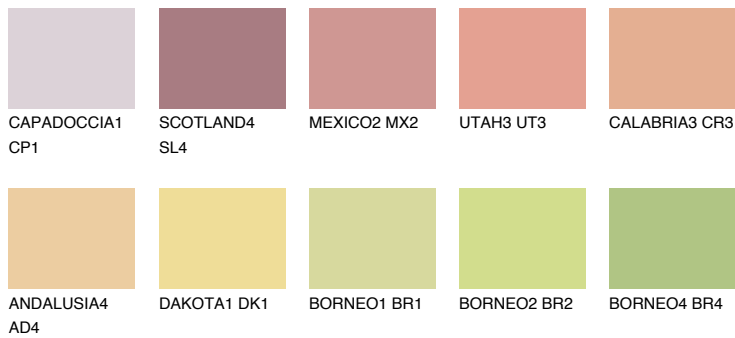

COLOUR DETAILS

NEVADA4 NV4

52% TSR 62%

Matching colours

COLOURS

INTENSE

For more information on plasters and paints, go to www.ceresit.it

*The presented colours refer to plasters and paints offered by Ceresit. Due to the use of digital techniques, the presented colours might not represent the original ones, thus they cannot be considered as a reliable colour presentation. We recommend checking the authentic colour samples.