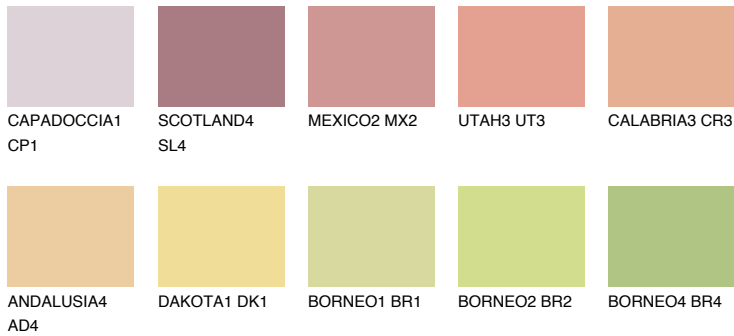

COLOUR DETAILS

NEVADA4 NV4

52% TSR 62%

Matching colours

COLOURS

INTENSE

For more information on plasters and paints, go to www.ceresit.it

*The presented colours refer to plasters and paints offered by Ceresit. Due to the use of digital techniques, the presented colours might not represent the original ones, thus they cannot be considered as a reliable colour presentation. We recommend checking the authentic colour samples.