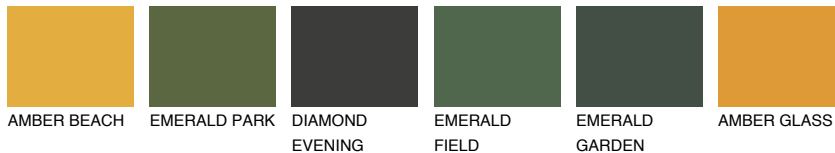

COLOUR DETAILS

NEVADA4 NV4

52% TSR 62%

Matching colours

COLOURS

INTENSE

For more information on plasters and paints, go to www.ceresit.it

*The presented colours refer to plasters and paints offered by Ceresit. Due to the use of digital techniques, the presented colours might not represent the original ones, thus they cannot be considered as a reliable colour presentation. We recommend checking the authentic colour samples.