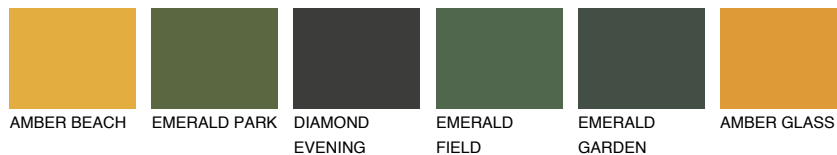

COLOUR DETAILS

NEVADA4 NV4

52% TSR 62%

Matching colours

COLOURS

INTENSE

For more information on plasters and paints, go to www.ceresit.it

*The presented colours refer to plasters and paints offered by Ceresit. Due to the use of digital techniques, the presented colours might not represent the original ones, thus they cannot be considered as a reliable colour presentation. We recommend checking the authentic colour samples.