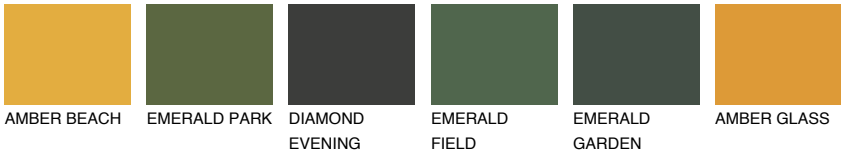

NEVADA5 NV5

41% **TSR** 51%

Matching colours

COLOURS

INTENSE

For more information on plasters and paints, go to www.ceresit.it

*The presented colours refer to plasters and paints offered by Ceresit. Due to the use of digital techniques, the presented colours might not represent the original ones, thus they cannot be considered as a reliable colour presentation. We recommend checking the authentic colour samples.