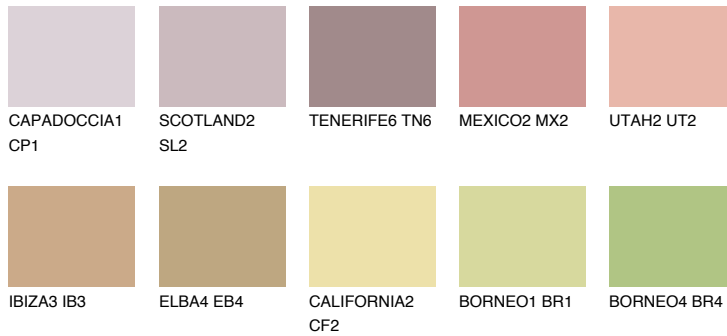

## NEVADA5 NV5

41% **TSR** 51%

### Matching colours

#### COLOURS

#### INTENSE

For more information on plasters and paints, go to  
[www.ceresit.it](http://www.ceresit.it)

\*The presented colours refer to plasters and paints offered by Ceresit. Due to the use of digital techniques, the presented colours might not represent the original ones, thus they cannot be considered as a reliable colour presentation. We recommend checking the authentic colour samples.