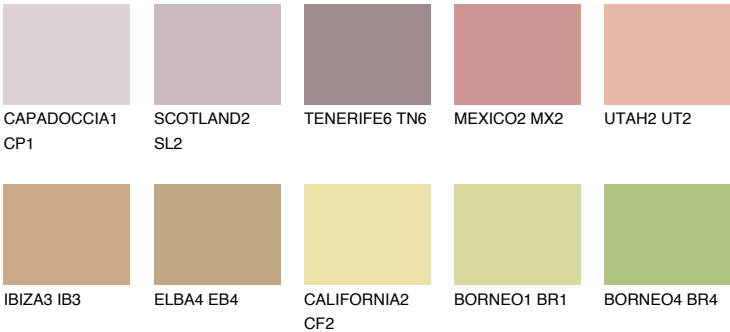

NEVADA5 NV5

41% **TSR** 51%

Matching colours

COLOURS

INTENSE

For more information on plasters and paints, go to www.ceresit.it

*The presented colours refer to plasters and paints offered by Ceresit. Due to the use of digital techniques, the presented colours might not represent the original ones, thus they cannot be considered as a reliable colour presentation. We recommend checking the authentic colour samples.