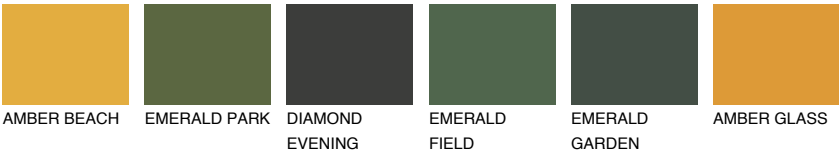

NEVADA5 NV5

41% **TSR** 51%

Matching colours

COLOURS

INTENSE

For more information on plasters and paints, go to www.ceresit.it

*The presented colours refer to plasters and paints offered by Ceresit. Due to the use of digital techniques, the presented colours might not represent the original ones, thus they cannot be considered as a reliable colour presentation. We recommend checking the authentic colour samples.