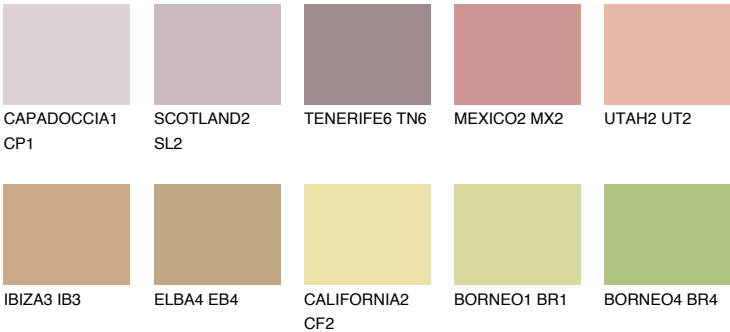

## NEVADA5 NV5

41% TSR 51%

### Matching colours

#### COLOURS

#### INTENSE

For more information on plasters and paints, go to [www.ceresit.it](http://www.ceresit.it)

\*The presented colours refer to plasters and paints offered by Ceresit. Due to the use of digital techniques, the presented colours might not represent the original ones, thus they cannot be considered as a reliable colour presentation. We recommend checking the authentic colour samples.