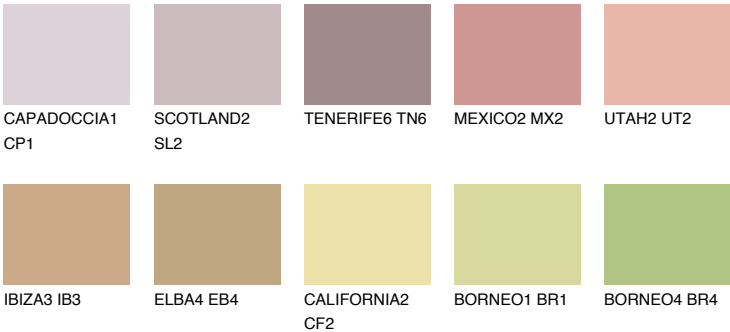

NEVADA5 NV5

41% TSR 51%

Matching colours

COLOURS

INTENSE

For more information on plasters and paints, go to www.ceresit.it

*The presented colours refer to plasters and paints offered by Ceresit. Due to the use of digital techniques, the presented colours might not represent the original ones, thus they cannot be considered as a reliable colour presentation. We recommend checking the authentic colour samples.