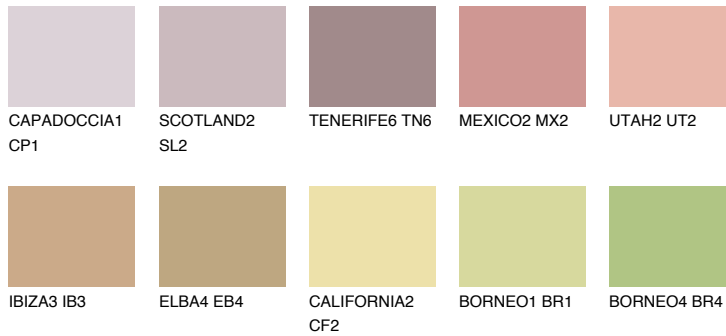

NEVADA5 NV5

41% **TSR** 51%

Matching colours

COLOURS

INTENSE

For more information on plasters and paints, go to www.ceresit.it

*The presented colours refer to plasters and paints offered by Ceresit. Due to the use of digital techniques, the presented colours might not represent the original ones, thus they cannot be considered as a reliable colour presentation. We recommend checking the authentic colour samples.