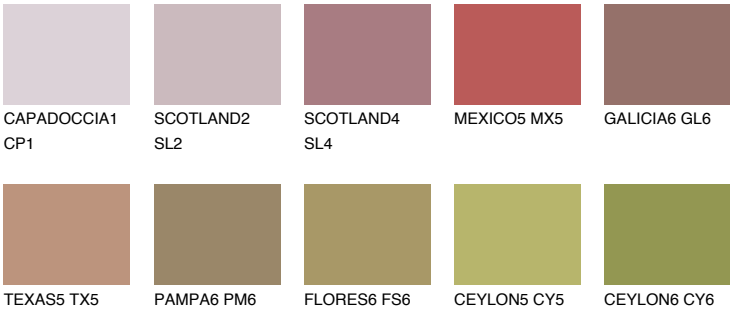

NEVADA6 NV6

21% **TSR** 27%

Matching colours

COLOURS

INTENSE

For more information on plasters and paints, go to www.ceresit.it

*The presented colours refer to plasters and paints offered by Ceresit. Due to the use of digital techniques, the presented colours might not represent the original ones, thus they cannot be considered as a reliable colour presentation. We recommend checking the authentic colour samples.