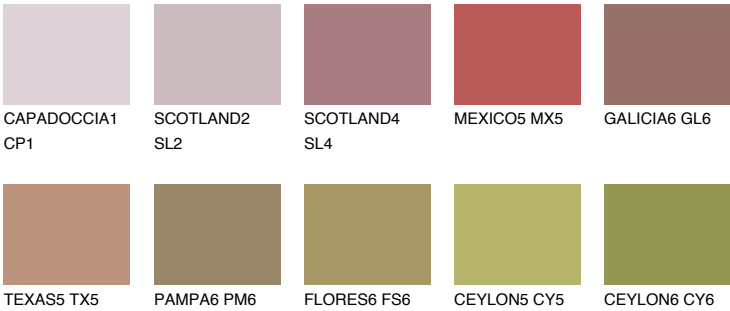

NEVADA6 NV6

☀ 21% **TSR** 27%

Matching colours

COLOURS

INTENSE

For more information on plasters and paints, go to www.ceresit.it

*The presented colours refer to plasters and paints offered by Ceresit. Due to the use of digital techniques, the presented colours might not represent the original ones, thus they cannot be considered as a reliable colour presentation. We recommend checking the authentic colour samples.