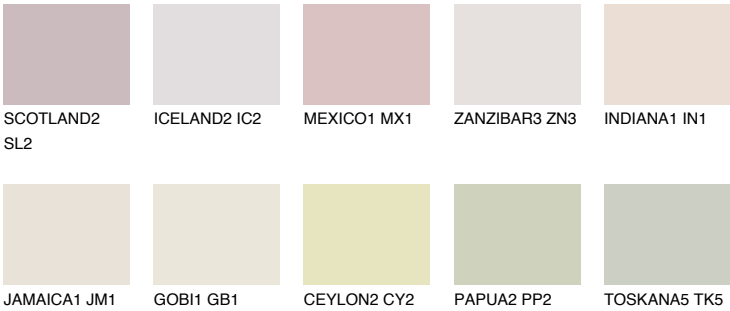

YUCATAN1 YC1

72% TSR 67%

Matching colours

COLOURS

INTENSE

For more information on plasters and paints, go to www.ceresit.it

*The presented colours refer to plasters and paints offered by Ceresit. Due to the use of digital techniques, the presented colours might not represent the original ones, thus they cannot be considered as a reliable colour presentation. We recommend checking the authentic colour samples.