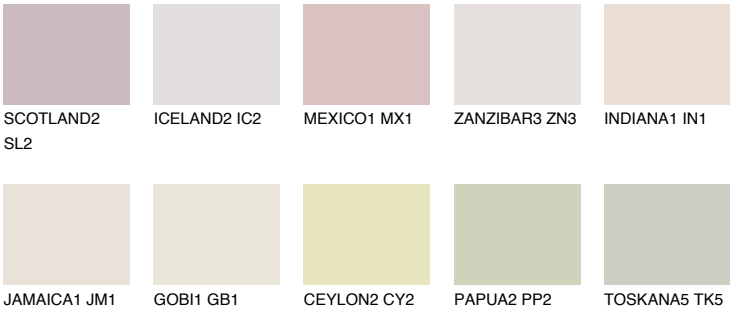

## YUCATAN1 YC1

72% TSR 67%

### Matching colours

#### COLOURS

#### INTENSE

For more information on plasters and paints, go to [www.ceresit.it](http://www.ceresit.it)

\*The presented colours refer to plasters and paints offered by Ceresit. Due to the use of digital techniques, the presented colours might not represent the original ones, thus they cannot be considered as a reliable colour presentation. We recommend checking the authentic colour samples.