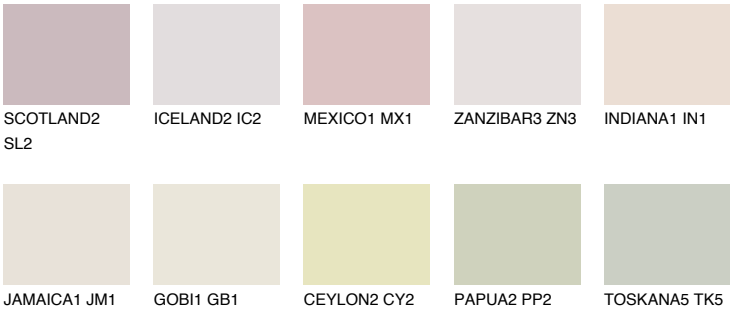

## YUCATAN1 YC1

72% **TSR** 67%

### Matching colours

#### COLOURS

#### INTENSE

For more information on plasters and paints, go to [www.ceresit.it](http://www.ceresit.it)

\*The presented colours refer to plasters and paints offered by Ceresit. Due to the use of digital techniques, the presented colours might not represent the original ones, thus they cannot be considered as a reliable colour presentation. We recommend checking the authentic colour samples.