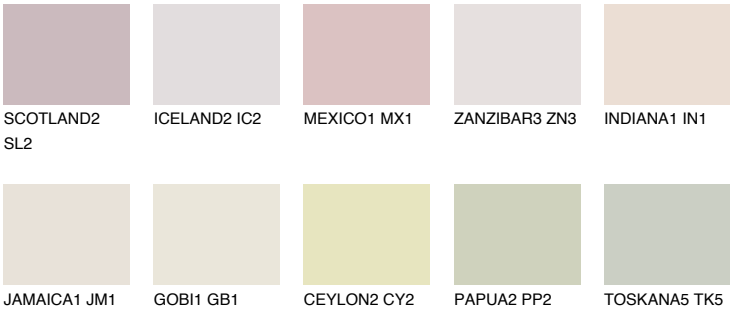

YUCATAN1 YC1

72% **TSR** 67%

Matching colours

COLOURS

INTENSE

For more information on plasters and paints, go to www.ceresit.it

*The presented colours refer to plasters and paints offered by Ceresit. Due to the use of digital techniques, the presented colours might not represent the original ones, thus they cannot be considered as a reliable colour presentation. We recommend checking the authentic colour samples.