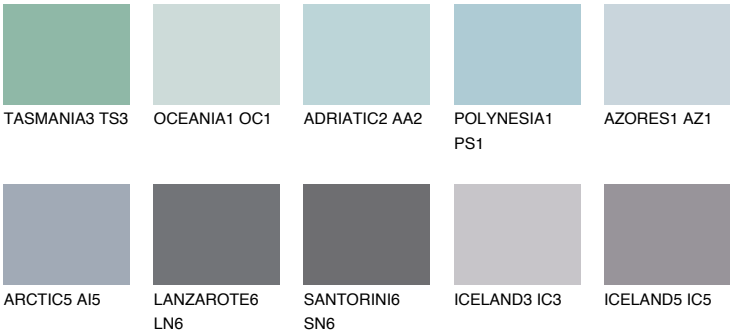

HAWAII2 HW2

53% TSR 56%

Matching colours

COLOURS

INTENSE

For more information on plasters and paints, go to www.ceresit.it

*The presented colours refer to plasters and paints offered by Ceresit. Due to the use of digital techniques, the presented colours might not represent the original ones, thus they cannot be considered as a reliable colour presentation. We recommend checking the authentic colour samples.