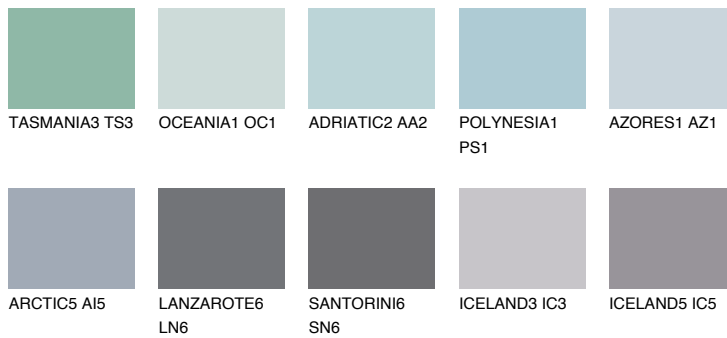

HAWAII2 HW2

53% **TSR** 56%

Matching colours

COLOURS

INTENSE

For more information on plasters and paints, go to www.ceresit.it

*The presented colours refer to plasters and paints offered by Ceresit. Due to the use of digital techniques, the presented colours might not represent the original ones, thus they cannot be considered as a reliable colour presentation. We recommend checking the authentic colour samples.