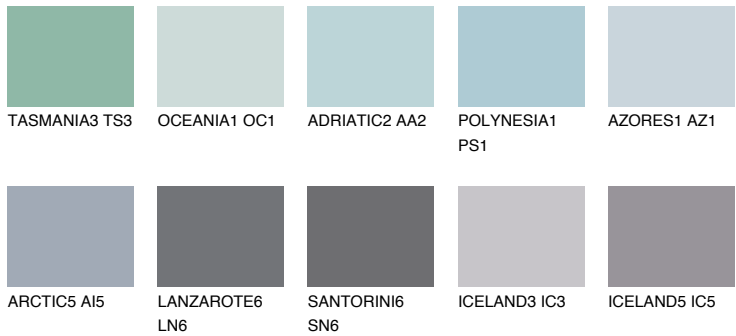

COLOUR DETAILS

HAWAII2 HW2

53% TSR 56%

Matching colours

COLOURS

INTENSE

For more information on plasters and paints, go to www.ceresit.it

*The presented colours refer to plasters and paints offered by Ceresit. Due to the use of digital techniques, the presented colours might not represent the original ones, thus they cannot be considered as a reliable colour presentation. We recommend checking the authentic colour samples.