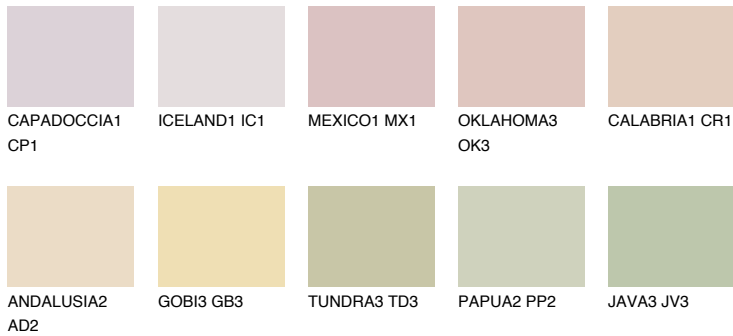

COLOUR DETAILS

YUCATAN2 YC2

66% TSR 63%

Matching colours

COLOURS

INTENSE

For more information on plasters and paints, go to www.ceresit.it

*The presented colours refer to plasters and paints offered by Ceresit. Due to the use of digital techniques, the presented colours might not represent the original ones, thus they cannot be considered as a reliable colour presentation. We recommend checking the authentic colour samples.