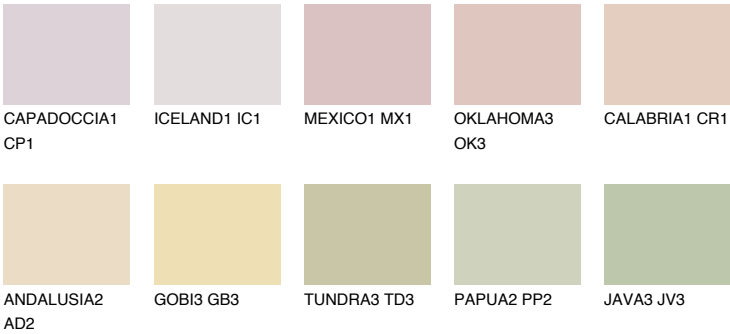

YUCATAN2 YC2

66% **TSR** 63%

Matching colours

COLOURS

INTENSE

For more information on plasters and paints, go to www.ceresit.it

*The presented colours refer to plasters and paints offered by Ceresit. Due to the use of digital techniques, the presented colours might not represent the original ones, thus they cannot be considered as a reliable colour presentation. We recommend checking the authentic colour samples.