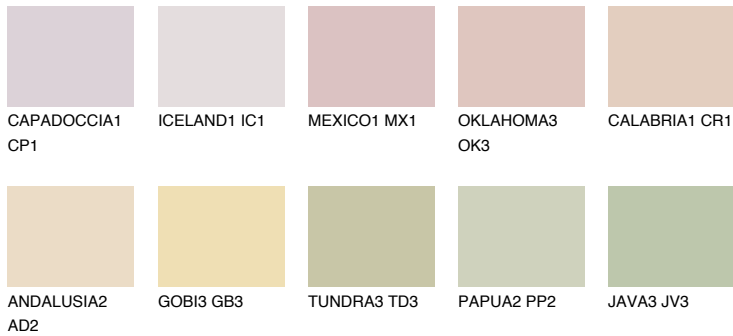

COLOUR DETAILS

YUCATAN2 YC2

66% **TSR** 63%

Matching colours

COLOURS

INTENSE

For more information on plasters and paints, go to www.ceresit.it

*The presented colours refer to plasters and paints offered by Ceresit. Due to the use of digital techniques, the presented colours might not represent the original ones, thus they cannot be considered as a reliable colour presentation. We recommend checking the authentic colour samples.