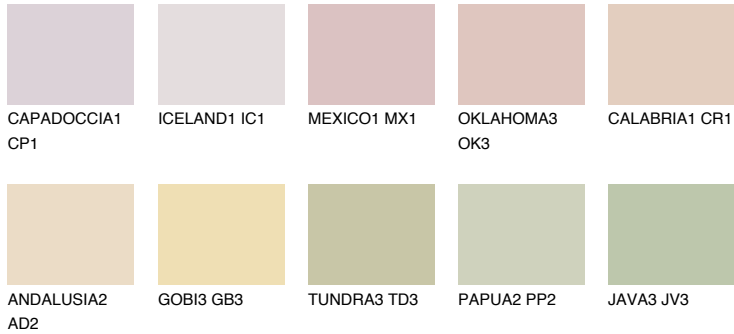

COLOUR DETAILS

YUCATAN2 YC2

66% TSR 63%

Matching colours

COLOURS

INTENSE

For more information on plasters and paints, go to www.ceresit.it

*The presented colours refer to plasters and paints offered by Ceresit. Due to the use of digital techniques, the presented colours might not represent the original ones, thus they cannot be considered as a reliable colour presentation. We recommend checking the authentic colour samples.