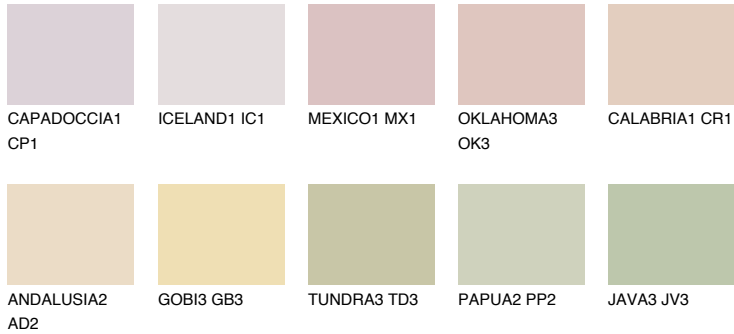

# COLOUR DETAILS

## YUCATAN2 YC2

66% TSR 63%

### Matching colours

#### COLOURS