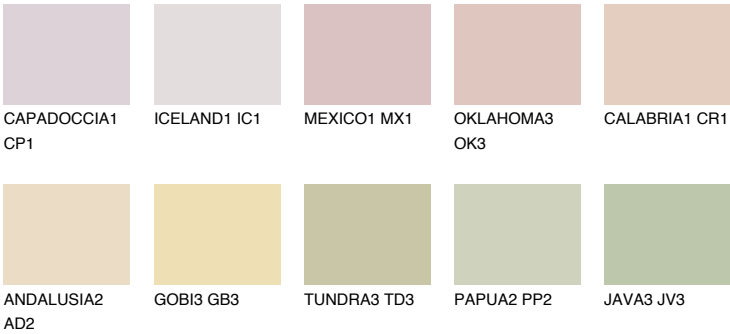

COLOUR DETAILS

YUCATAN2 YC2

66% TSR 63%

Matching colours

COLOURS

INTENSE

For more information on plasters and paints, go to www.ceresit.it

*The presented colours refer to plasters and paints offered by Ceresit. Due to the use of digital techniques, the presented colours might not represent the original ones, thus they cannot be considered as a reliable colour presentation. We recommend checking the authentic colour samples.