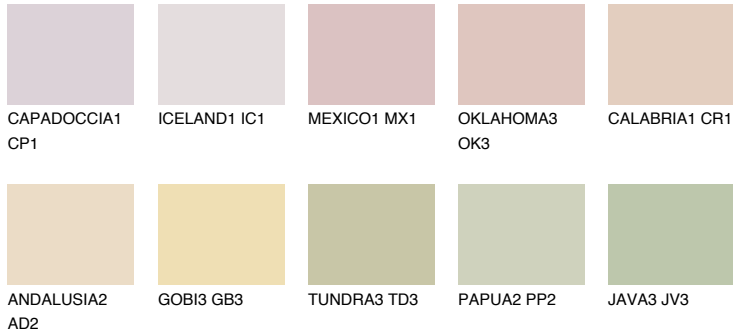

COLOUR DETAILS

YUCATAN2 YC2

66% **TSR** 63%

Matching colours

COLOURS

INTENSE

For more information on plasters and paints, go to www.ceresit.it

*The presented colours refer to plasters and paints offered by Ceresit. Due to the use of digital techniques, the presented colours might not represent the original ones, thus they cannot be considered as a reliable colour presentation. We recommend checking the authentic colour samples.