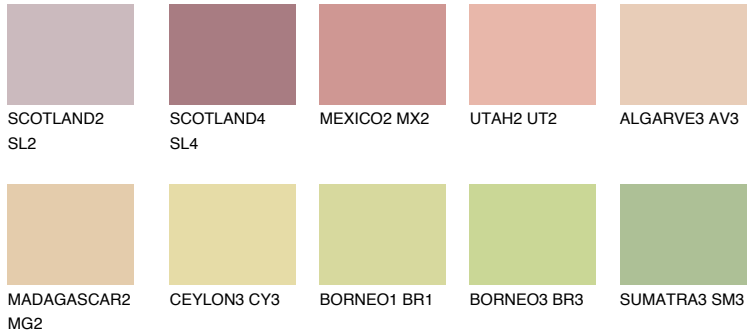

COLOUR DETAILS

YUCATAN3 YC3

56% TSR 56%

Matching colours

COLOURS

INTENSE

For more information on plasters and paints, go to www.ceresit.it

*The presented colours refer to plasters and paints offered by Ceresit. Due to the use of digital techniques, the presented colours might not represent the original ones, thus they cannot be considered as a reliable colour presentation. We recommend checking the authentic colour samples.