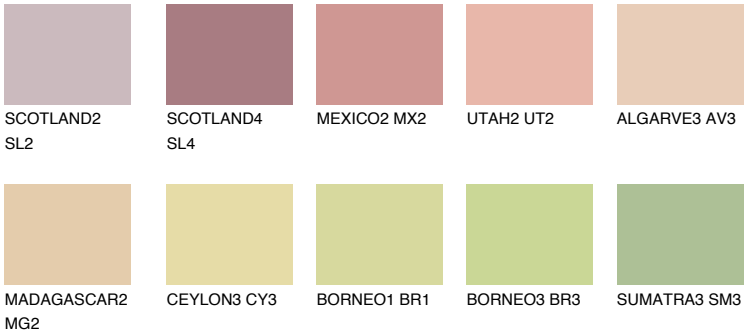

COLOUR DETAILS

YUCATAN3 YC3

56% TSR 56%

Matching colours

COLOURS

INTENSE

For more information on plasters and paints, go to www.ceresit.it

*The presented colours refer to plasters and paints offered by Ceresit. Due to the use of digital techniques, the presented colours might not represent the original ones, thus they cannot be considered as a reliable colour presentation. We recommend checking the authentic colour samples.