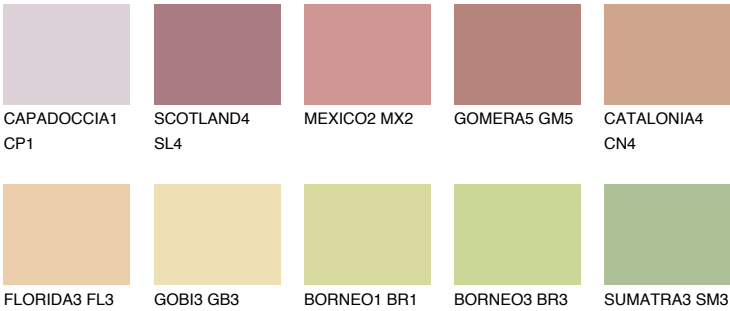

## YUCATAN4 YC4

45% **TSR** 45%

### Matching colours

#### COLOURS

#### INTENSE

For more information on plasters and paints, go to [www.ceresit.it](http://www.ceresit.it)

\*The presented colours refer to plasters and paints offered by Ceresit. Due to the use of digital techniques, the presented colours might not represent the original ones, thus they cannot be considered as a reliable colour presentation. We recommend checking the authentic colour samples.