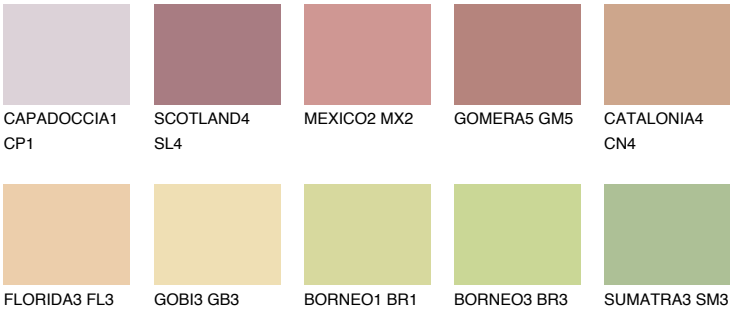

YUCATAN4 YC4

45% **TSR** 45%

Matching colours

COLOURS

INTENSE

For more information on plasters and paints, go to www.ceresit.it

*The presented colours refer to plasters and paints offered by Ceresit. Due to the use of digital techniques, the presented colours might not represent the original ones, thus they cannot be considered as a reliable colour presentation. We recommend checking the authentic colour samples.