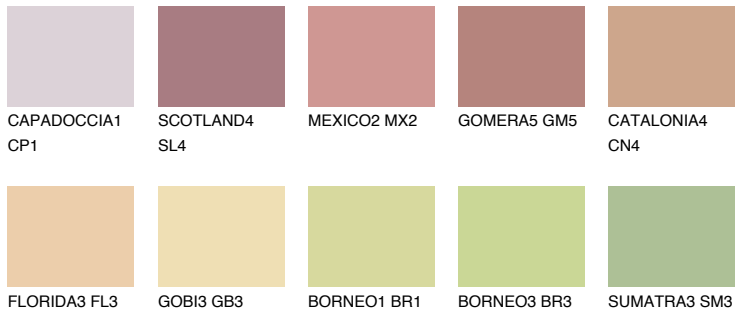

COLOUR DETAILS

YUCATAN4 YC4

45% TSR 45%

Matching colours

COLOURS

INTENSE

For more information on plasters and paints, go to www.ceresit.it

*The presented colours refer to plasters and paints offered by Ceresit. Due to the use of digital techniques, the presented colours might not represent the original ones, thus they cannot be considered as a reliable colour presentation. We recommend checking the authentic colour samples.