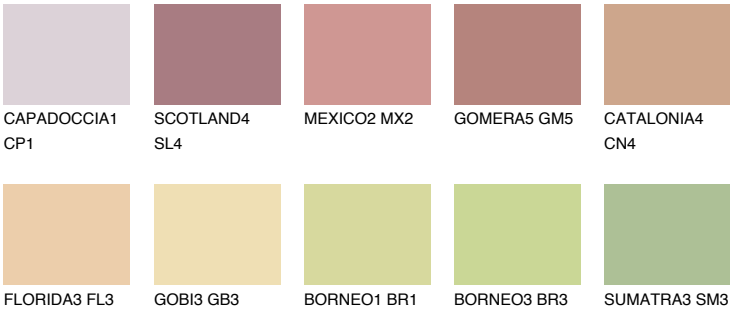

YUCATAN4 YC4

45% TSR 45%

Matching colours

COLOURS

INTENSE

For more information on plasters and paints, go to www.ceresit.it

*The presented colours refer to plasters and paints offered by Ceresit. Due to the use of digital techniques, the presented colours might not represent the original ones, thus they cannot be considered as a reliable colour presentation. We recommend checking the authentic colour samples.