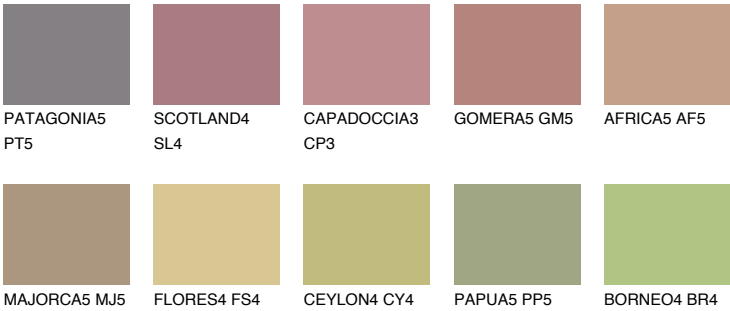

YUCATAN5 YC5

☀ 35% **TSR** 37%

Matching colours

COLOURS

INTENSE

For more information on plasters and paints, go to www.ceresit.it

*The presented colours refer to plasters and paints offered by Ceresit. Due to the use of digital techniques, the presented colours might not represent the original ones, thus they cannot be considered as a reliable colour presentation. We recommend checking the authentic colour samples.