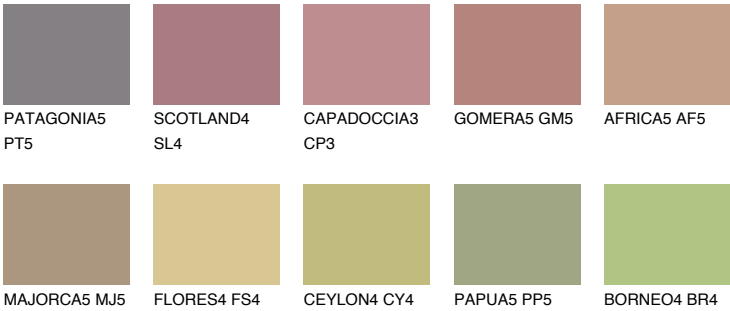

YUCATAN5 YC5

35% **TSR** 37%

Matching colours

COLOURS

INTENSE

For more information on plasters and paints, go to www.ceresit.it

*The presented colours refer to plasters and paints offered by Ceresit. Due to the use of digital techniques, the presented colours might not represent the original ones, thus they cannot be considered as a reliable colour presentation. We recommend checking the authentic colour samples.