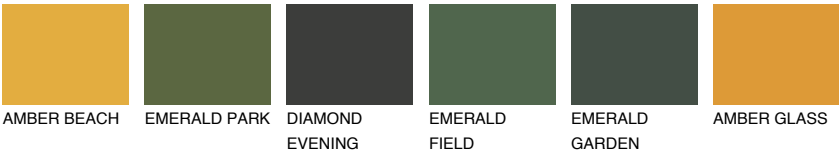

YUCATAN5 YC5

35% **TSR** 37%

Matching colours

COLOURS

INTENSE

For more information on plasters and paints, go to www.ceresit.it

*The presented colours refer to plasters and paints offered by Ceresit. Due to the use of digital techniques, the presented colours might not represent the original ones, thus they cannot be considered as a reliable colour presentation. We recommend checking the authentic colour samples.