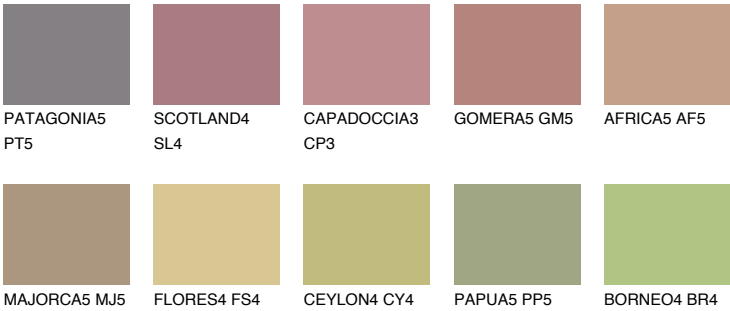

## YUCATAN5 YC5

35% **TSR** 37%

### Matching colours

#### COLOURS

#### INTENSE

For more information on plasters and paints, go to [www.ceresit.it](http://www.ceresit.it)

\*The presented colours refer to plasters and paints offered by Ceresit. Due to the use of digital techniques, the presented colours might not represent the original ones, thus they cannot be considered as a reliable colour presentation. We recommend checking the authentic colour samples.