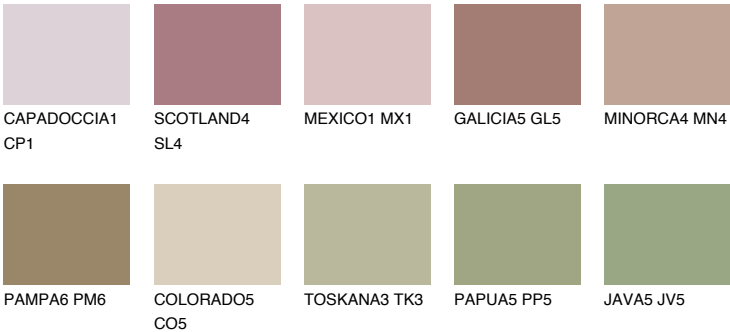

YUCATAN6 YC6

☀ 26% **TSR** 26%

Matching colours

COLOURS

INTENSE

For more information on plasters and paints, go to www.ceresit.it

*The presented colours refer to plasters and paints offered by Ceresit. Due to the use of digital techniques, the presented colours might not represent the original ones, thus they cannot be considered as a reliable colour presentation. We recommend checking the authentic colour samples.