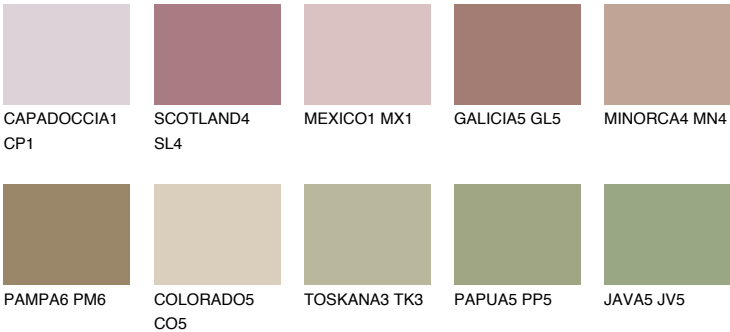

## YUCATAN6 YC6

☀ 26%    **TSR 26%**

### Matching colours

#### COLOURS

#### INTENSE

For more information on plasters and paints, go to [www.ceresit.it](http://www.ceresit.it)

\*The presented colours refer to plasters and paints offered by Ceresit. Due to the use of digital techniques, the presented colours might not represent the original ones, thus they cannot be considered as a reliable colour presentation. We recommend checking the authentic colour samples.