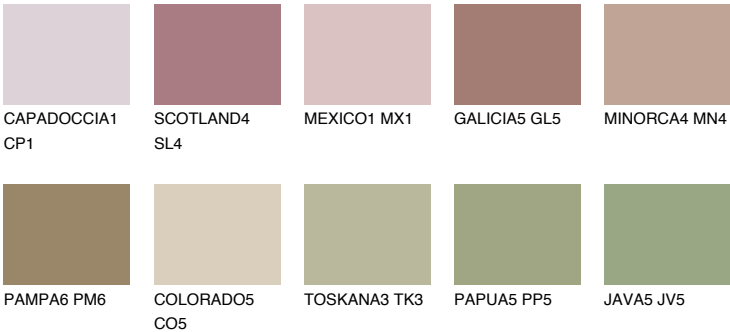

## YUCATAN6 YC6

☀ 26%    **TSR** 26%

### Matching colours

#### COLOURS

#### INTENSE

For more information on plasters and paints, go to [www.ceresit.it](http://www.ceresit.it)

\*The presented colours refer to plasters and paints offered by Ceresit. Due to the use of digital techniques, the presented colours might not represent the original ones, thus they cannot be considered as a reliable colour presentation. We recommend checking the authentic colour samples.