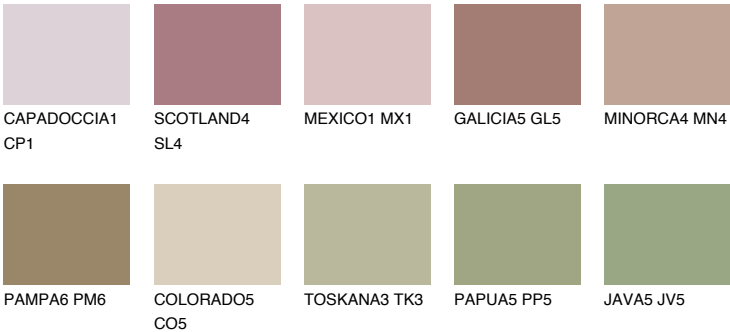

YUCATAN6 YC6

☀ 26%   **TSR** 26%

Matching colours

COLOURS

INTENSE

For more information on plasters and paints, go to www.ceresit.it

*The presented colours refer to plasters and paints offered by Ceresit. Due to the use of digital techniques, the presented colours might not represent the original ones, thus they cannot be considered as a reliable colour presentation. We recommend checking the authentic colour samples.