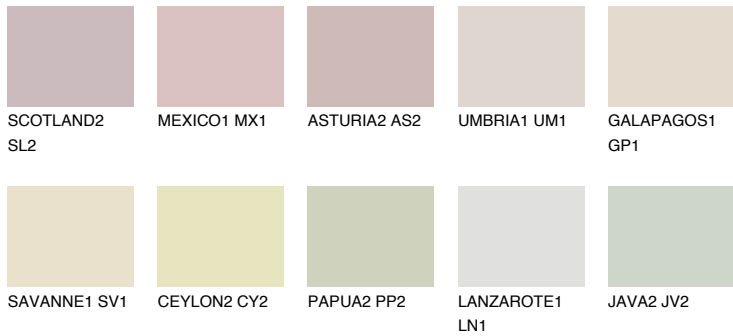

COLOUR DETAILS

AFRICA1 AF1

76% TSR 67%

Matching colours

COLOURS

INTENSE

For more information on plasters and paints, go to www.ceresit.it

*The presented colours refer to plasters and paints offered by Ceresit. Due to the use of digital techniques, the presented colours might not represent the original ones, thus they cannot be considered as a reliable colour presentation. We recommend checking the authentic colour samples.