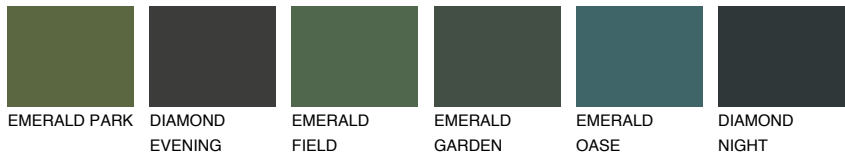

COLOUR DETAILS

AFRICA1 AF1

76% TSR 67%

Matching colours

COLOURS

INTENSE

For more information on plasters and paints, go to www.ceresit.it

*The presented colours refer to plasters and paints offered by Ceresit. Due to the use of digital techniques, the presented colours might not represent the original ones, thus they cannot be considered as a reliable colour presentation. We recommend checking the authentic colour samples.