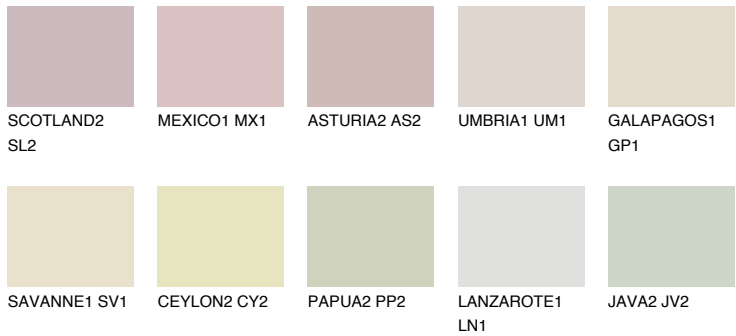

COLOUR DETAILS

AFRICA1 AF1

76% TSR 67%

Matching colours

COLOURS

INTENSE

For more information on plasters and paints, go to www.ceresit.it

*The presented colours refer to plasters and paints offered by Ceresit. Due to the use of digital techniques, the presented colours might not represent the original ones, thus they cannot be considered as a reliable colour presentation. We recommend checking the authentic colour samples.