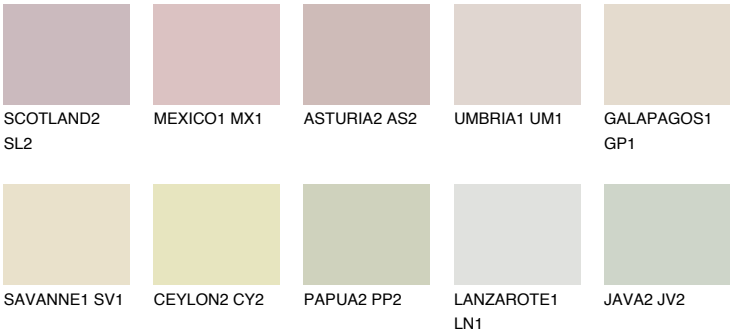

AFRICA1 AF1

76% **TSR** 67%

Matching colours

COLOURS

INTENSE

For more information on plasters and paints, go to www.ceresit.it

*The presented colours refer to plasters and paints offered by Ceresit. Due to the use of digital techniques, the presented colours might not represent the original ones, thus they cannot be considered as a reliable colour presentation. We recommend checking the authentic colour samples.