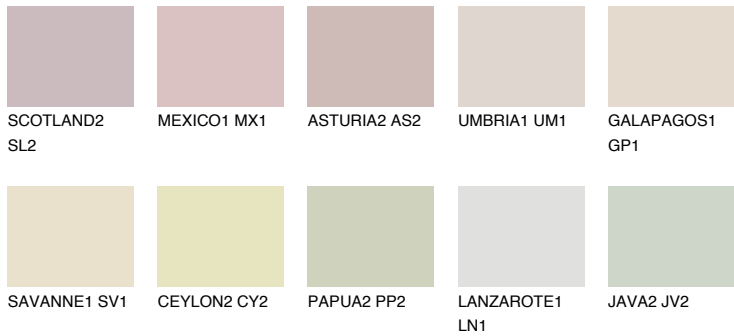

COLOUR DETAILS

AFRICA1 AF1

76% **TSR** 67%

Matching colours

COLOURS

INTENSE

For more information on plasters and paints, go to www.ceresit.it

*The presented colours refer to plasters and paints offered by Ceresit. Due to the use of digital techniques, the presented colours might not represent the original ones, thus they cannot be considered as a reliable colour presentation. We recommend checking the authentic colour samples.