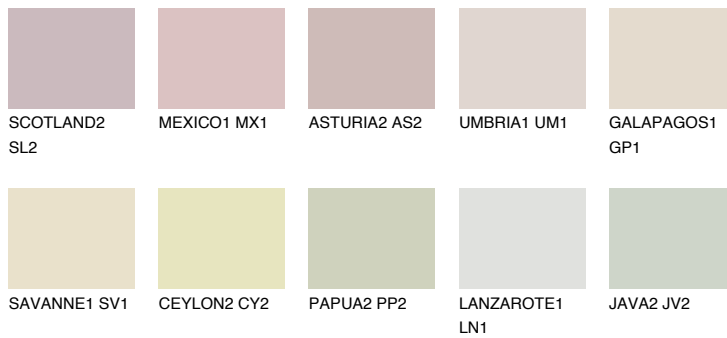

COLOUR DETAILS

AFRICA1 AF1

76% TSR 67%

Matching colours

COLOURS

INTENSE

For more information on plasters and paints, go to www.ceresit.it

*The presented colours refer to plasters and paints offered by Ceresit. Due to the use of digital techniques, the presented colours might not represent the original ones, thus they cannot be considered as a reliable colour presentation. We recommend checking the authentic colour samples.