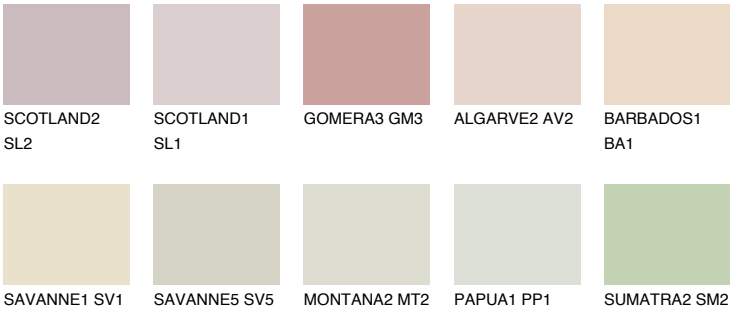

AFRICA2 AF2

71% TSR 64%

Matching colours

COLOURS

INTENSE

For more information on plasters and paints, go to www.ceresit.it

*The presented colours refer to plasters and paints offered by Ceresit. Due to the use of digital techniques, the presented colours might not represent the original ones, thus they cannot be considered as a reliable colour presentation. We recommend checking the authentic colour samples.