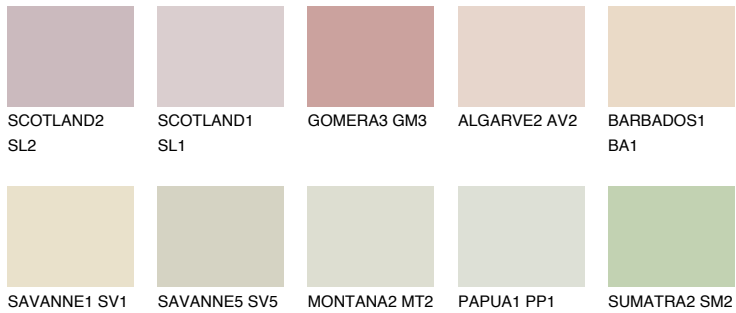

COLOUR DETAILS

AFRICA2 AF2

71% TSR 64%

Matching colours

COLOURS

INTENSE

For more information on plasters and paints, go to www.ceresit.it

*The presented colours refer to plasters and paints offered by Ceresit. Due to the use of digital techniques, the presented colours might not represent the original ones, thus they cannot be considered as a reliable colour presentation. We recommend checking the authentic colour samples.