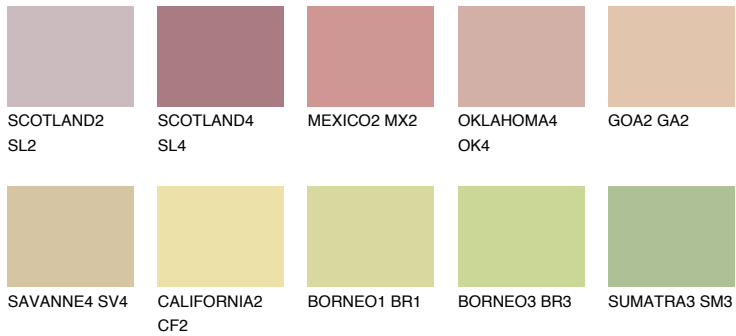

COLOUR DETAILS

AFRICA3 AF3

57% TSR 59%

Matching colours

COLOURS

INTENSE

For more information on plasters and paints, go to www.ceresit.it

*The presented colours refer to plasters and paints offered by Ceresit. Due to the use of digital techniques, the presented colours might not represent the original ones, thus they cannot be considered as a reliable colour presentation. We recommend checking the authentic colour samples.