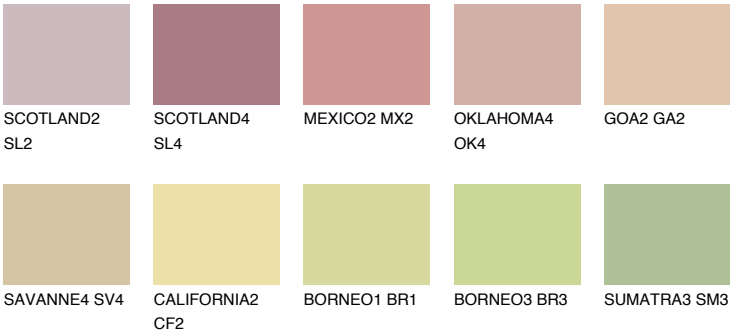

AFRICA3 AF3

57% TSR 59%

Matching colours

COLOURS

INTENSE

For more information on plasters and paints, go to www.ceresit.it

*The presented colours refer to plasters and paints offered by Ceresit. Due to the use of digital techniques, the presented colours might not represent the original ones, thus they cannot be considered as a reliable colour presentation. We recommend checking the authentic colour samples.