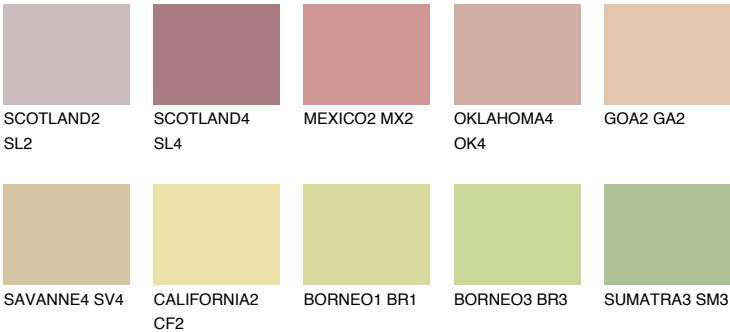

AFRICA3 AF3

57% TSR 59%

Matching colours

COLOURS

INTENSE

For more information on plasters and paints, go to www.ceresit.it

*The presented colours refer to plasters and paints offered by Ceresit. Due to the use of digital techniques, the presented colours might not represent the original ones, thus they cannot be considered as a reliable colour presentation. We recommend checking the authentic colour samples.