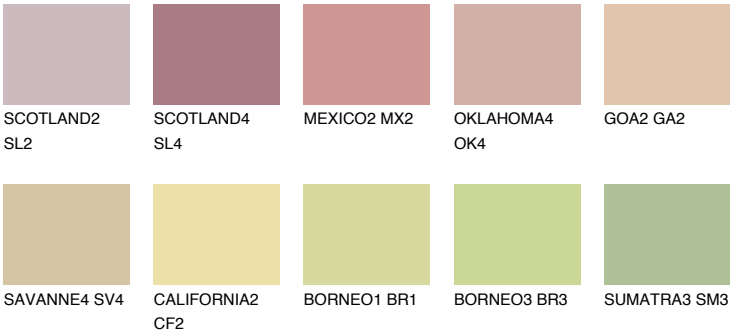

## AFRICA3 AF3

57% TSR 59%

### Matching colours

#### COLOURS

#### INTENSE

For more information on plasters and paints, go to [www.ceresit.it](http://www.ceresit.it)

\*The presented colours refer to plasters and paints offered by Ceresit. Due to the use of digital techniques, the presented colours might not represent the original ones, thus they cannot be considered as a reliable colour presentation. We recommend checking the authentic colour samples.