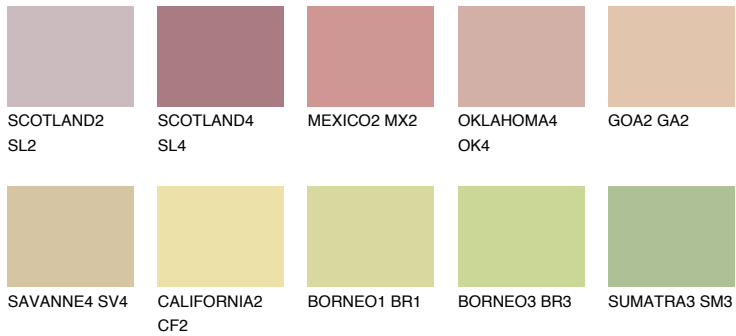

# COLOUR DETAILS

## AFRICA3 AF3

57% TSR 59%

### Matching colours

#### COLOURS