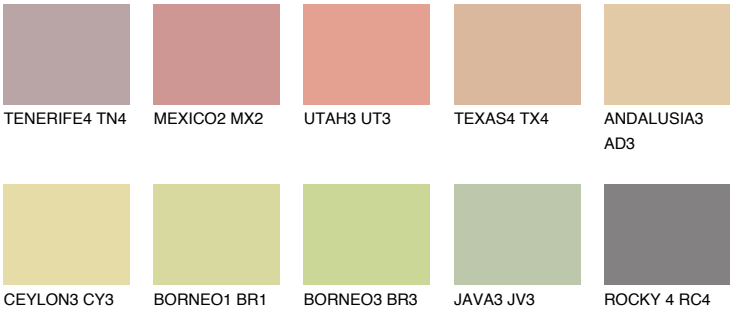

## AFRICA4 AF4

54% **TSR** 57%

### Matching colours

#### COLOURS

#### INTENSE

For more information on plasters and paints, go to [www.ceresit.it](http://www.ceresit.it)

\*The presented colours refer to plasters and paints offered by Ceresit. Due to the use of digital techniques, the presented colours might not represent the original ones, thus they cannot be considered as a reliable colour presentation. We recommend checking the authentic colour samples.