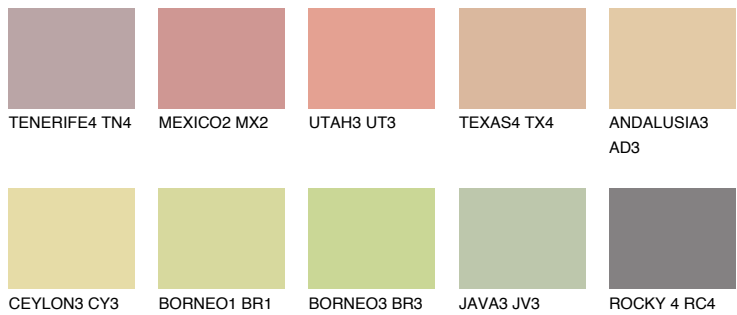

COLOUR DETAILS

AFRICA4 AF4

54% **TSR** 57%

Matching colours

COLOURS

INTENSE

For more information on plasters and paints, go to www.ceresit.it

*The presented colours refer to plasters and paints offered by Ceresit. Due to the use of digital techniques, the presented colours might not represent the original ones, thus they cannot be considered as a reliable colour presentation. We recommend checking the authentic colour samples.