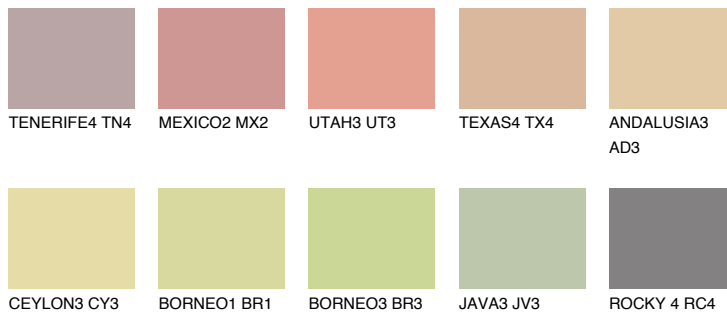

COLOUR DETAILS

AFRICA4 AF4

54% TSR 57%

Matching colours

COLOURS

INTENSE

For more information on plasters and paints, go to www.ceresit.it

*The presented colours refer to plasters and paints offered by Ceresit. Due to the use of digital techniques, the presented colours might not represent the original ones, thus they cannot be considered as a reliable colour presentation. We recommend checking the authentic colour samples.