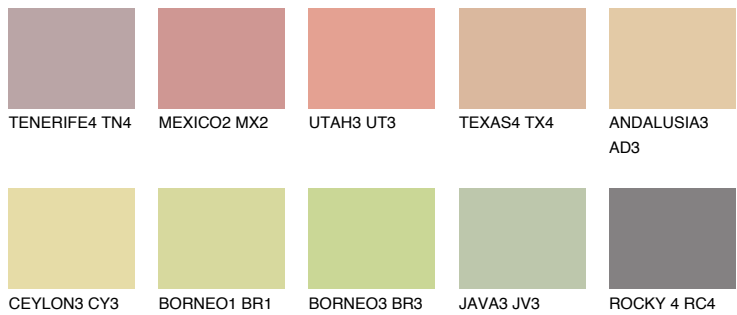

COLOUR DETAILS

AFRICA4 AF4

54% TSR 57%

Matching colours

COLOURS

INTENSE

For more information on plasters and paints, go to www.ceresit.it

*The presented colours refer to plasters and paints offered by Ceresit. Due to the use of digital techniques, the presented colours might not represent the original ones, thus they cannot be considered as a reliable colour presentation. We recommend checking the authentic colour samples.