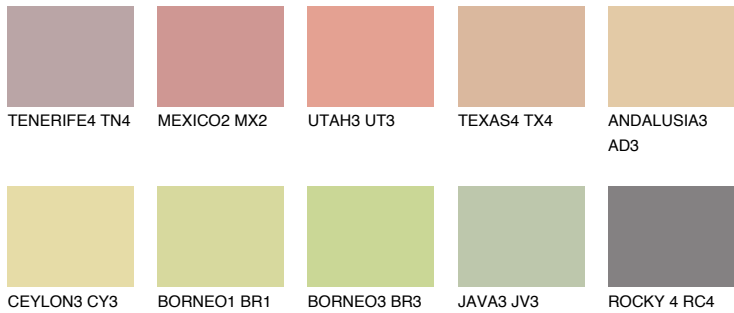

COLOUR DETAILS

AFRICA4 AF4

54% TSR 57%

Matching colours

COLOURS

INTENSE

For more information on plasters and paints, go to www.ceresit.it

*The presented colours refer to plasters and paints offered by Ceresit. Due to the use of digital techniques, the presented colours might not represent the original ones, thus they cannot be considered as a reliable colour presentation. We recommend checking the authentic colour samples.